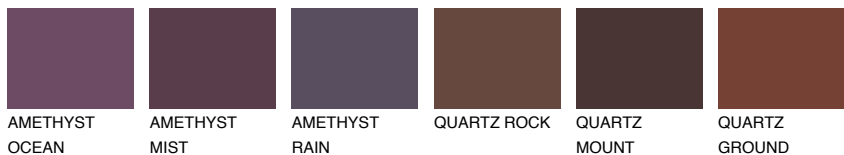

COLOUR DETAILS

PATAGONIA1 PT1

65% TSR 63%

Matching colours

COLOURS

INTENSE

For more information on plasters and paints, go to www.ceresit.lv

*The presented colours refer to plasters and paints offered by Ceresit. Due to the use of digital techniques, the presented colours might not represent the original ones, thus they cannot be considered as a reliable colour presentation. We recommend checking the authentic colour samples.