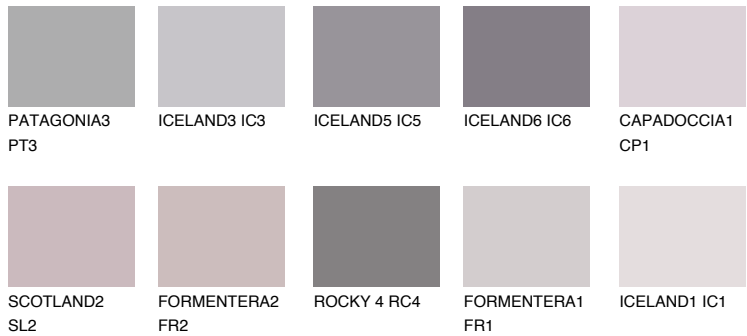

COLOUR DETAILS

PATAGONIA1 PT1

65% TSR 63%

Matching colours

COLOURS

INTENSE

For more information on plasters and paints, go to www.ceresit.lv

*The presented colours refer to plasters and paints offered by Ceresit. Due to the use of digital techniques, the presented colours might not represent the original ones, thus they cannot be considered as a reliable colour presentation. We recommend checking the authentic colour samples.