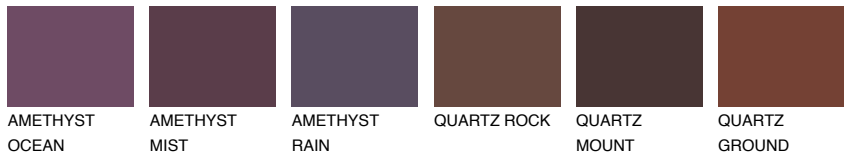

COLOUR DETAILS

PATAGONIA1 PT1

65% TSR 63%

Matching colours

COLOURS

INTENSE

For more information on plasters and paints, go to www.ceresit.lv

*The presented colours refer to plasters and paints offered by Ceresit. Due to the use of digital techniques, the presented colours might not represent the original ones, thus they cannot be considered as a reliable colour presentation. We recommend checking the authentic colour samples.