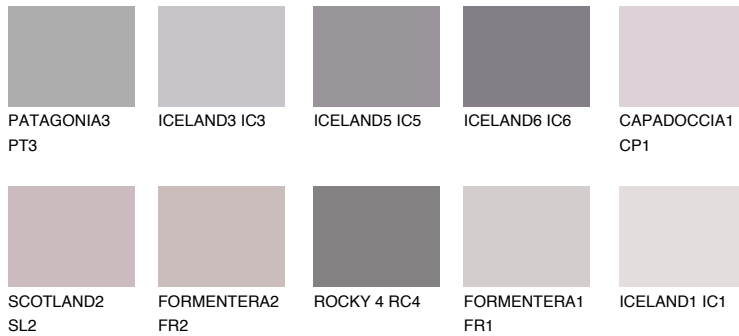

COLOUR DETAILS

PATAGONIA1 PT1

65% TSR 63%

Matching colours

COLOURS

INTENSE

For more information on plasters and paints, go to www.ceresit.lv

*The presented colours refer to plasters and paints offered by Ceresit. Due to the use of digital techniques, the presented colours might not represent the original ones, thus they cannot be considered as a reliable colour presentation. We recommend checking the authentic colour samples.