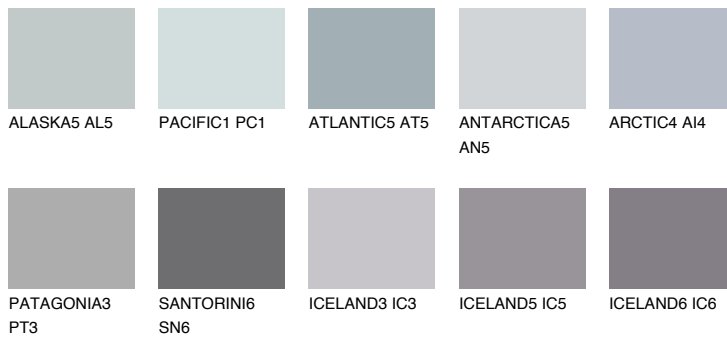

PATAGONIA2 PT2

54% **TSR** 55%

Matching colours

COLOURS

INTENSE

For more information on plasters and paints, go to www.ceresit.lv

*The presented colours refer to plasters and paints offered by Ceresit. Due to the use of digital techniques, the presented colours might not represent the original ones, thus they cannot be considered as a reliable colour presentation. We recommend checking the authentic colour samples.