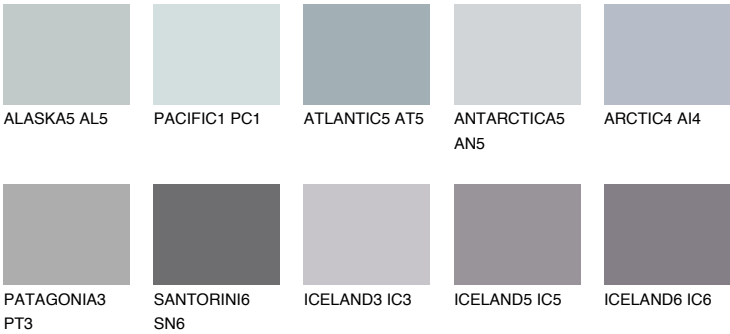

PATAGONIA2 PT2

54% TSR 55%

Matching colours

COLOURS

INTENSE

For more information on plasters and paints, go to www.ceresit.lv

*The presented colours refer to plasters and paints offered by Ceresit. Due to the use of digital techniques, the presented colours might not represent the original ones, thus they cannot be considered as a reliable colour presentation. We recommend checking the authentic colour samples.