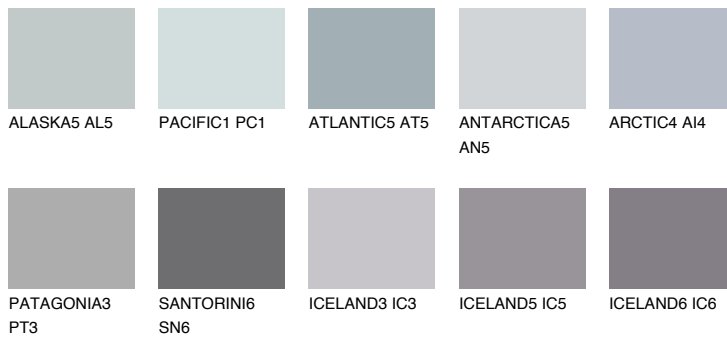

PATAGONIA2 PT2

54% TSR 55%

Matching colours

COLOURS

INTENSE

For more information on plasters and paints, go to www.ceresit.lv

*The presented colours refer to plasters and paints offered by Ceresit. Due to the use of digital techniques, the presented colours might not represent the original ones, thus they cannot be considered as a reliable colour presentation. We recommend checking the authentic colour samples.