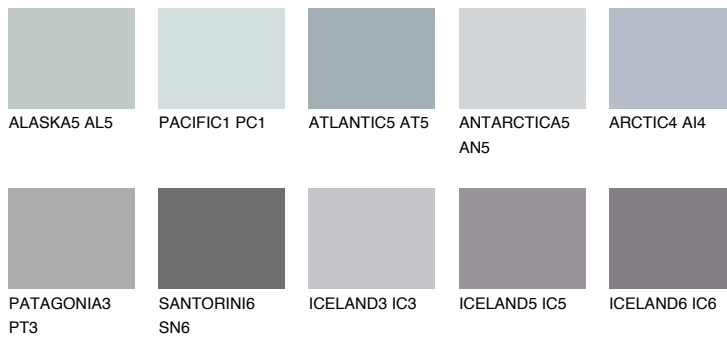

## PATAGONIA2 PT2

54% **TSR** 55%

### Matching colours

#### COLOURS