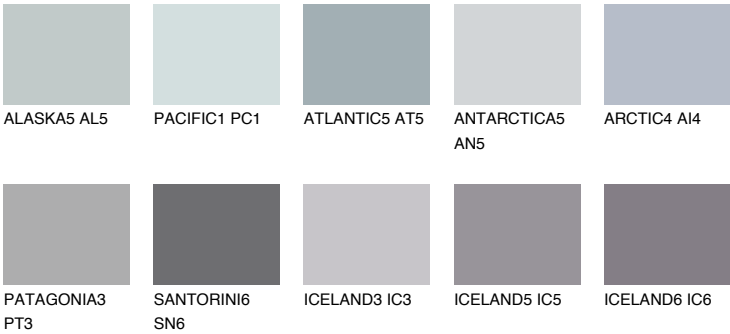

PATAGONIA2 PT2

54% **TSR** 55%

Matching colours

COLOURS

INTENSE

For more information on plasters and paints, go to www.ceresit.lv

*The presented colours refer to plasters and paints offered by Ceresit. Due to the use of digital techniques, the presented colours might not represent the original ones, thus they cannot be considered as a reliable colour presentation. We recommend checking the authentic colour samples.