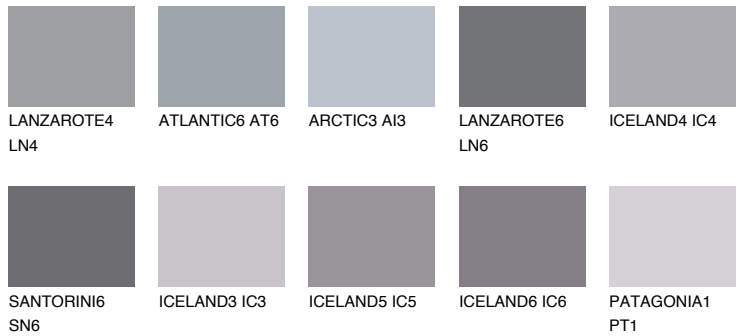

PATAGONIA3 PT3

42% **TSR** 41%

Matching colours

COLOURS

INTENSE

For more information on plasters and paints, go to
www.ceresit.lv

*The presented colours refer to plasters and paints offered by Ceresit. Due to the use of digital techniques, the presented colours might not represent the original ones, thus they cannot be considered as a reliable colour presentation. We recommend checking the authentic colour samples.