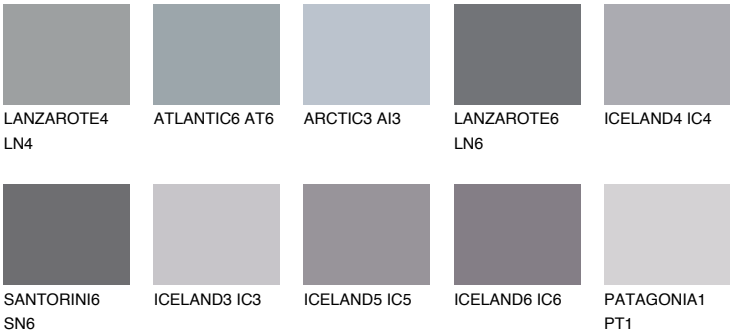

PATAGONIA3 PT3

42% **TSR** 41%

Matching colours

COLOURS

INTENSE

For more information on plasters and paints, go to www.ceresit.lv

*The presented colours refer to plasters and paints offered by Ceresit. Due to the use of digital techniques, the presented colours might not represent the original ones, thus they cannot be considered as a reliable colour presentation. We recommend checking the authentic colour samples.