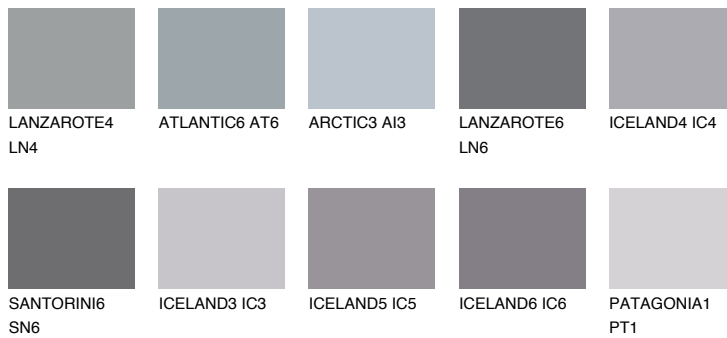

PATAGONIA3 PT3

42% **TSR** 41%

Matching colours

COLOURS

INTENSE

For more information on plasters and paints, go to www.ceresit.lv

*The presented colours refer to plasters and paints offered by Ceresit. Due to the use of digital techniques, the presented colours might not represent the original ones, thus they cannot be considered as a reliable colour presentation. We recommend checking the authentic colour samples.