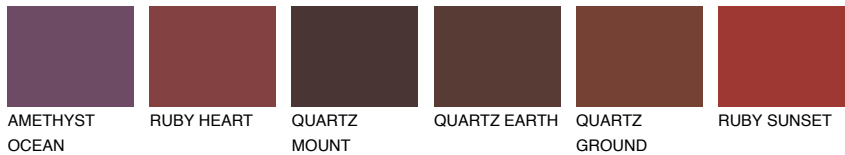

COLOUR DETAILS

PATAGONIA5 PT5

☀ 22% **TSR** 20%

Matching colours

COLOURS

INTENSE

For more information on plasters and paints, go to www.ceresit.lv

*The presented colours refer to plasters and paints offered by Ceresit. Due to the use of digital techniques, the presented colours might not represent the original ones, thus they cannot be considered as a reliable colour presentation. We recommend checking the authentic colour samples.