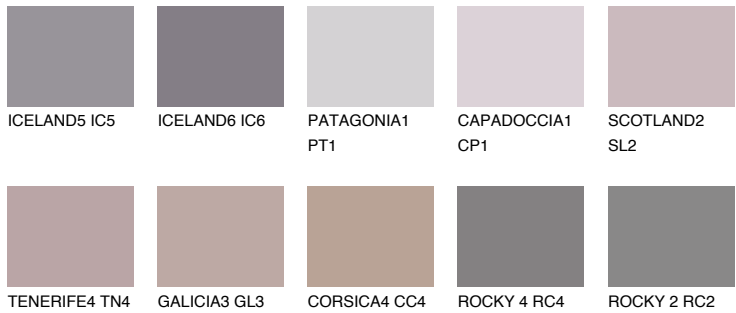

COLOUR DETAILS

PATAGONIA5 PT5

☀ 22% **TSR** 20%

Matching colours

COLOURS

INTENSE

For more information on plasters and paints, go to www.ceresit.lv

*The presented colours refer to plasters and paints offered by Ceresit. Due to the use of digital techniques, the presented colours might not represent the original ones, thus they cannot be considered as a reliable colour presentation. We recommend checking the authentic colour samples.