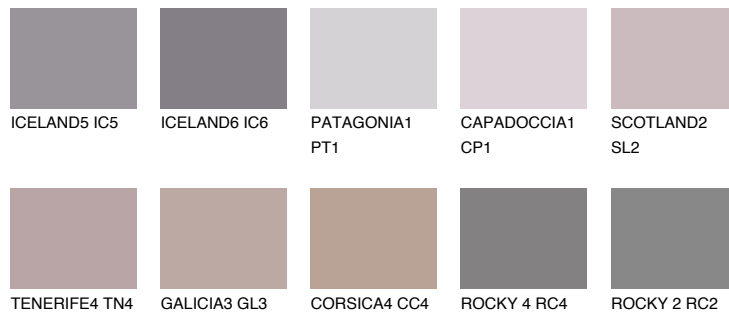

COLOUR DETAILS

PATAGONIA5 PT5

☀ 22% **TSR** 20%

Matching colours

COLOURS

INTENSE

For more information on plasters and paints, go to www.ceresit.lv

*The presented colours refer to plasters and paints offered by Ceresit. Due to the use of digital techniques, the presented colours might not represent the original ones, thus they cannot be considered as a reliable colour presentation. We recommend checking the authentic colour samples.