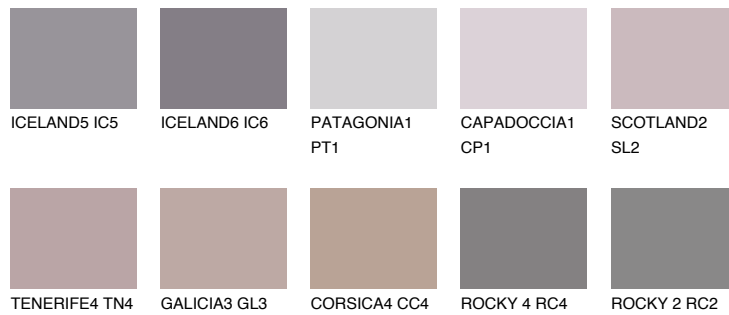

COLOUR DETAILS

PATAGONIA5 PT5

☀ 22% **TSR 20%**

Matching colours

COLOURS

INTENSE

For more information on plasters and paints, go to www.ceresit.lv

*The presented colours refer to plasters and paints offered by Ceresit. Due to the use of digital techniques, the presented colours might not represent the original ones, thus they cannot be considered as a reliable colour presentation. We recommend checking the authentic colour samples.