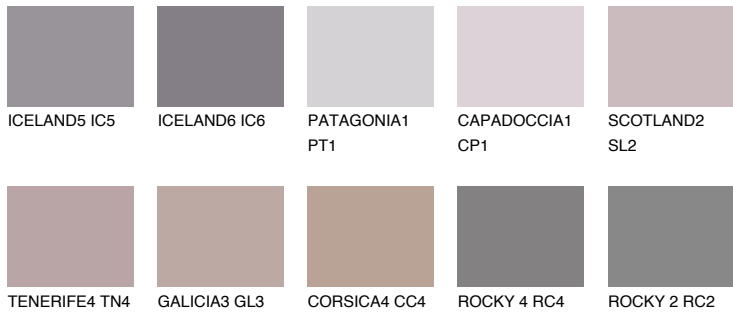

COLOUR DETAILS

PATAGONIA5 PT5

☀ 22% **TSR** 20%

Matching colours

COLOURS

INTENSE

For more information on plasters and paints, go to www.ceresit.lv

*The presented colours refer to plasters and paints offered by Ceresit. Due to the use of digital techniques, the presented colours might not represent the original ones, thus they cannot be considered as a reliable colour presentation. We recommend checking the authentic colour samples.