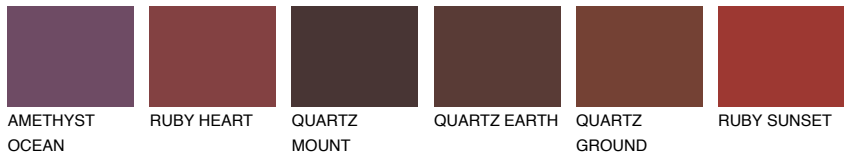

COLOUR DETAILS

PATAGONIA5 PT5

☀ 22% **TSR** 20%

Matching colours

COLOURS

INTENSE

For more information on plasters and paints, go to www.ceresit.lv

*The presented colours refer to plasters and paints offered by Ceresit. Due to the use of digital techniques, the presented colours might not represent the original ones, thus they cannot be considered as a reliable colour presentation. We recommend checking the authentic colour samples.