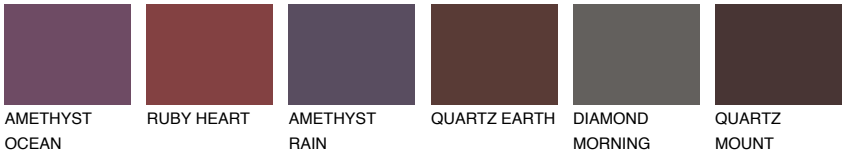

PATAGONIA6 PT6

17% **TSR** 39%

Matching colours

COLOURS

INTENSE

For more information on plasters and paints, go to www.ceresit.lv

*The presented colours refer to plasters and paints offered by Ceresit. Due to the use of digital techniques, the presented colours might not represent the original ones, thus they cannot be considered as a reliable colour presentation. We recommend checking the authentic colour samples.