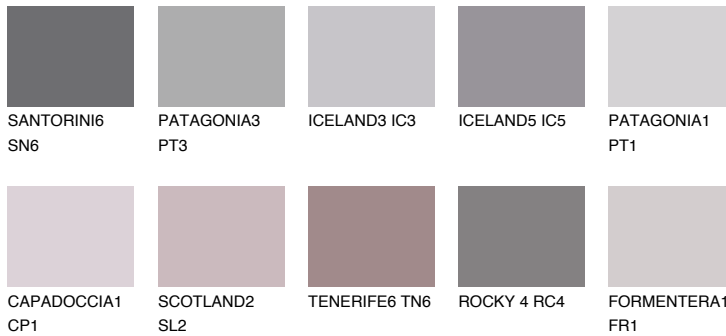

COLOUR DETAILS

PATAGONIA6 PT6

17% TSR 39%

Matching colours

COLOURS

INTENSE

For more information on plasters and paints, go to www.ceresit.lv

*The presented colours refer to plasters and paints offered by Ceresit. Due to the use of digital techniques, the presented colours might not represent the original ones, thus they cannot be considered as a reliable colour presentation. We recommend checking the authentic colour samples.