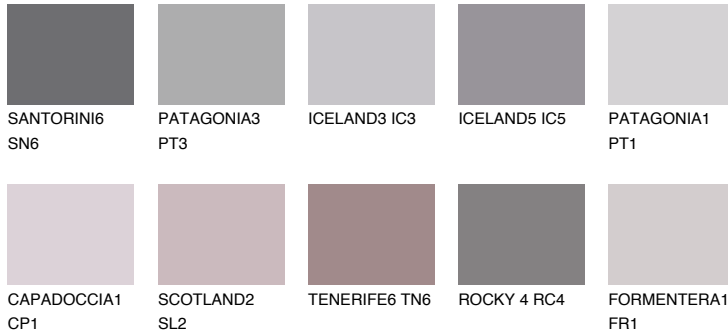

# COLOUR DETAILS

### Matching colours

#### COLOURS

#### INTENSE

For more information on plasters and paints, go to [www.ceresit.lv](http://www.ceresit.lv)

\*The presented colours refer to plasters and paints offered by Ceresit. Due to the use of digital techniques, the presented colours might not represent the original ones, thus they cannot be considered as a reliable colour presentation. We recommend checking the authentic colour samples.