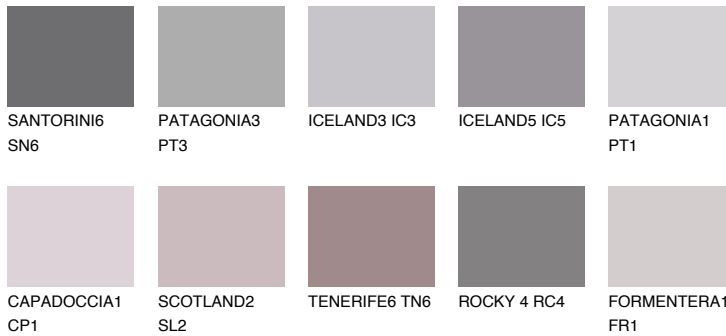

# COLOUR DETAILS

### Matching colours

#### COLOURS

#### INTENSE

For more information on plasters and paints, go to [www.ceresit.lv](http://www.ceresit.lv)

\*The presented colours refer to plasters and paints offered by Ceresit. Due to the use of digital techniques, the presented colours might not represent the original ones, thus they cannot be considered as a reliable colour presentation. We recommend checking the authentic colour samples.