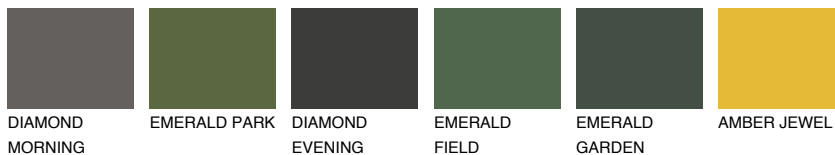

COLOUR DETAILS

TENERIFE1 TN1

65% TSR 67%

Matching colours

COLOURS

INTENSE

For more information on plasters and paints, go to www.ceresit.lv

*The presented colours refer to plasters and paints offered by Ceresit. Due to the use of digital techniques, the presented colours might not represent the original ones, thus they cannot be considered as a reliable colour presentation. We recommend checking the authentic colour samples.