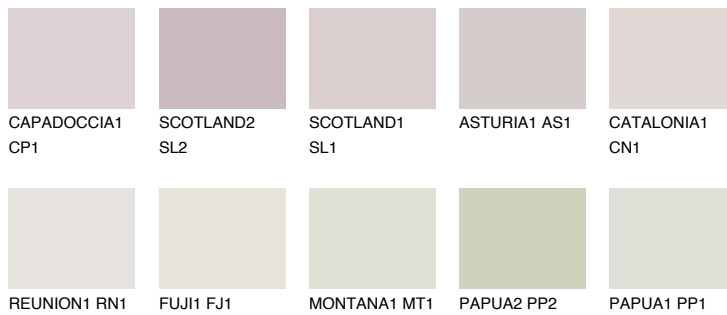

COLOUR DETAILS

TENERIFE1 TN1

65% **TSR** 67%

Matching colours

COLOURS

INTENSE

For more information on plasters and paints, go to www.ceresit.lv

*The presented colours refer to plasters and paints offered by Ceresit. Due to the use of digital techniques, the presented colours might not represent the original ones, thus they cannot be considered as a reliable colour presentation. We recommend checking the authentic colour samples.