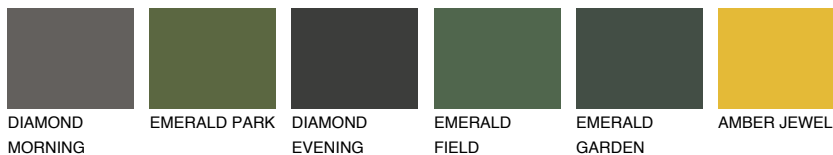

COLOUR DETAILS

TENERIFE1 TN1

65% **TSR** 67%

Matching colours

COLOURS

INTENSE

For more information on plasters and paints, go to www.ceresit.lv

*The presented colours refer to plasters and paints offered by Ceresit. Due to the use of digital techniques, the presented colours might not represent the original ones, thus they cannot be considered as a reliable colour presentation. We recommend checking the authentic colour samples.