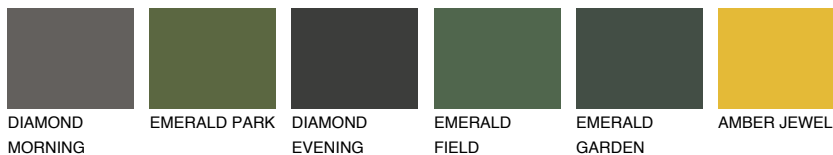

COLOUR DETAILS

TENERIFE1 TN1

65% TSR 67%

Matching colours

COLOURS

INTENSE

For more information on plasters and paints, go to www.ceresit.lv

*The presented colours refer to plasters and paints offered by Ceresit. Due to the use of digital techniques, the presented colours might not represent the original ones, thus they cannot be considered as a reliable colour presentation. We recommend checking the authentic colour samples.