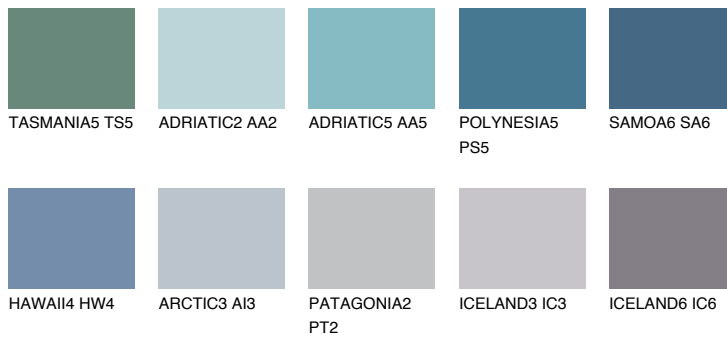

COLOUR DETAILS

SAMOA5 SA5

16% TSR 20%

Matching colours

COLOURS

INTENSE

For more information on plasters and paints, go to www.ceresit.lv

*The presented colours refer to plasters and paints offered by Ceresit. Due to the use of digital techniques, the presented colours might not represent the original ones, thus they cannot be considered as a reliable colour presentation. We recommend checking the authentic colour samples.