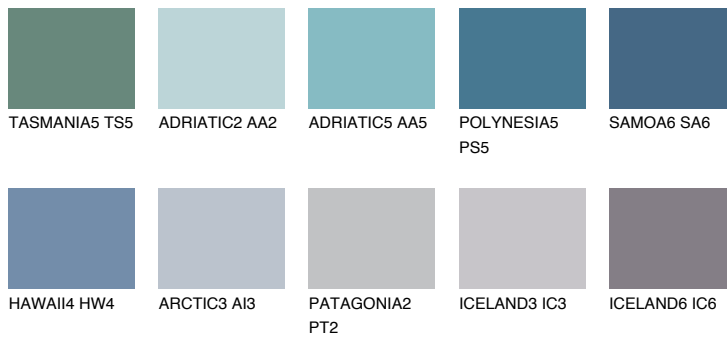

# COLOUR DETAILS

## SAMOA5 SA5

16% TSR 20%

### Matching colours

#### COLOURS