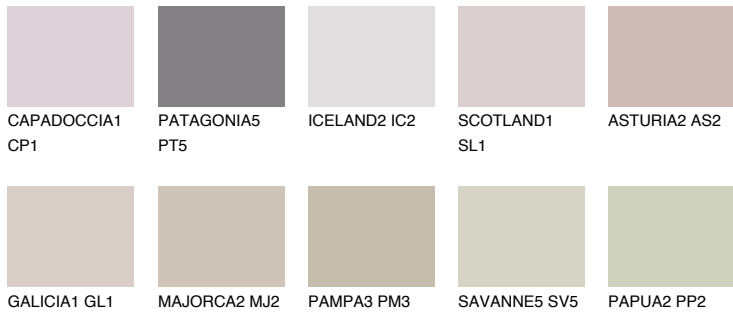

COLOUR DETAILS

TENERIFE2 TN2

56% TSR 60%

Matching colours

COLOURS

INTENSE

For more information on plasters and paints, go to www.ceresit.lv

*The presented colours refer to plasters and paints offered by Ceresit. Due to the use of digital techniques, the presented colours might not represent the original ones, thus they cannot be considered as a reliable colour presentation. We recommend checking the authentic colour samples.