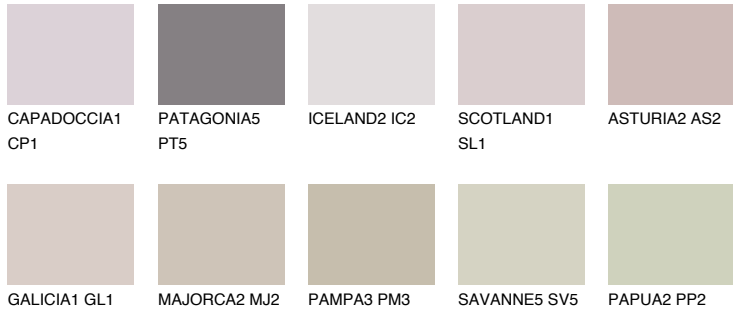

COLOUR DETAILS

TENERIFE2 TN2

56% TSR 60%

Matching colours

COLOURS

INTENSE

For more information on plasters and paints, go to www.ceresit.lv

*The presented colours refer to plasters and paints offered by Ceresit. Due to the use of digital techniques, the presented colours might not represent the original ones, thus they cannot be considered as a reliable colour presentation. We recommend checking the authentic colour samples.