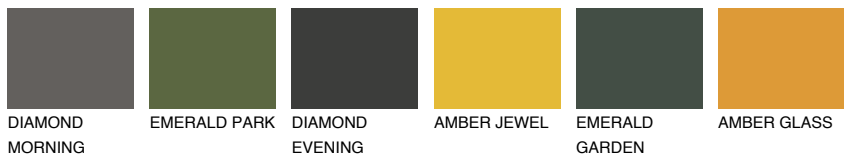

COLOUR DETAILS

TENERIFE2 TN2

56% TSR 60%

Matching colours

COLOURS

INTENSE

For more information on plasters and paints, go to www.ceresit.lv

*The presented colours refer to plasters and paints offered by Ceresit. Due to the use of digital techniques, the presented colours might not represent the original ones, thus they cannot be considered as a reliable colour presentation. We recommend checking the authentic colour samples.