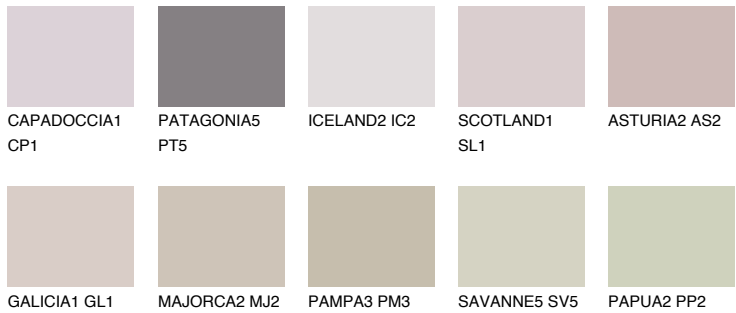

COLOUR DETAILS

TENERIFE2 TN2

56% TSR 60%

Matching colours

COLOURS

INTENSE

For more information on plasters and paints, go to www.ceresit.lv

*The presented colours refer to plasters and paints offered by Ceresit. Due to the use of digital techniques, the presented colours might not represent the original ones, thus they cannot be considered as a reliable colour presentation. We recommend checking the authentic colour samples.