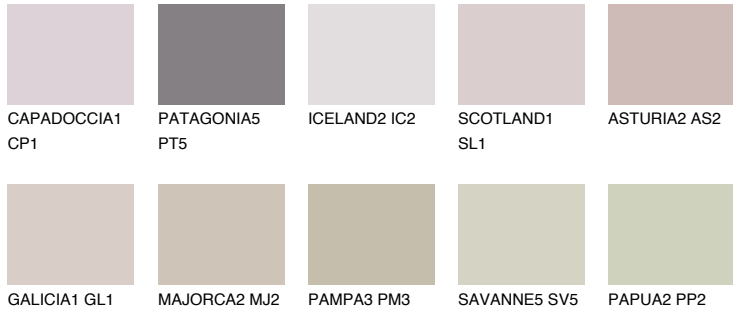

# COLOUR DETAILS

### Matching colours

#### COLOURS

#### INTENSE

For more information on plasters and paints, go to [www.ceresit.lv](http://www.ceresit.lv)

\*The presented colours refer to plasters and paints offered by Ceresit. Due to the use of digital techniques, the presented colours might not represent the original ones, thus they cannot be considered as a reliable colour presentation. We recommend checking the authentic colour samples.