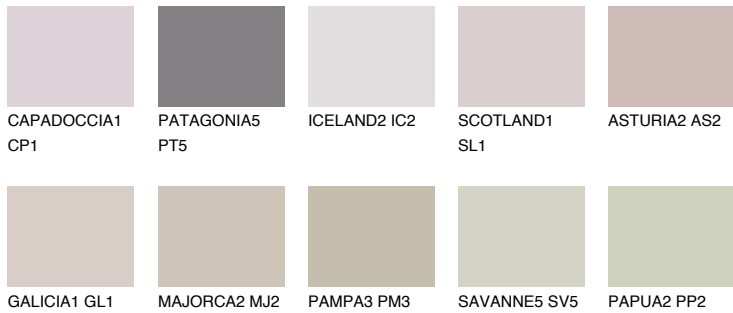

COLOUR DETAILS

TENERIFE2 TN2

56% TSR 60%

Matching colours

COLOURS

INTENSE

For more information on plasters and paints, go to www.ceresit.lv

*The presented colours refer to plasters and paints offered by Ceresit. Due to the use of digital techniques, the presented colours might not represent the original ones, thus they cannot be considered as a reliable colour presentation. We recommend checking the authentic colour samples.