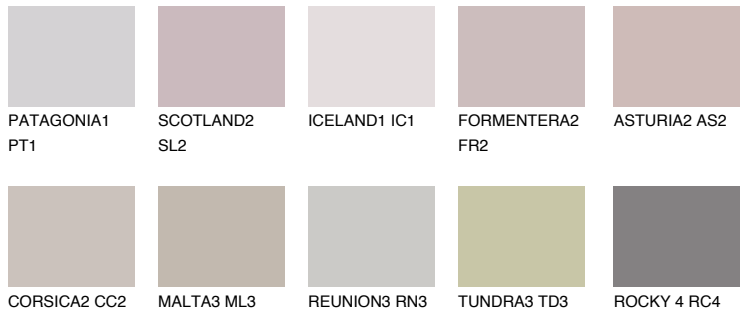

COLOUR DETAILS

TENERIFE3 TN3

47% TSR 59%

Matching colours

COLOURS

INTENSE

For more information on plasters and paints, go to www.ceresit.lv

*The presented colours refer to plasters and paints offered by Ceresit. Due to the use of digital techniques, the presented colours might not represent the original ones, thus they cannot be considered as a reliable colour presentation. We recommend checking the authentic colour samples.