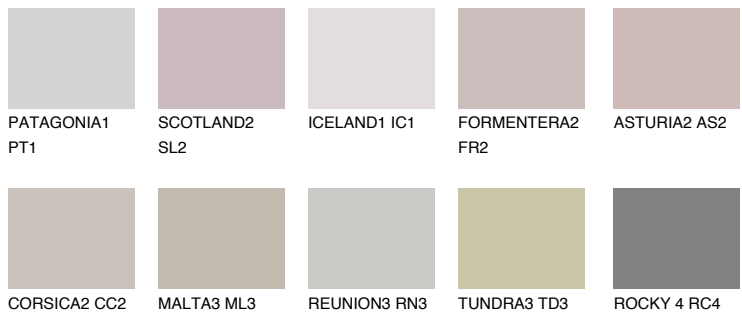

COLOUR DETAILS

TENERIFE3 TN3

47% TSR 59%

Matching colours

COLOURS

INTENSE

For more information on plasters and paints, go to www.ceresit.lv

*The presented colours refer to plasters and paints offered by Ceresit. Due to the use of digital techniques, the presented colours might not represent the original ones, thus they cannot be considered as a reliable colour presentation. We recommend checking the authentic colour samples.