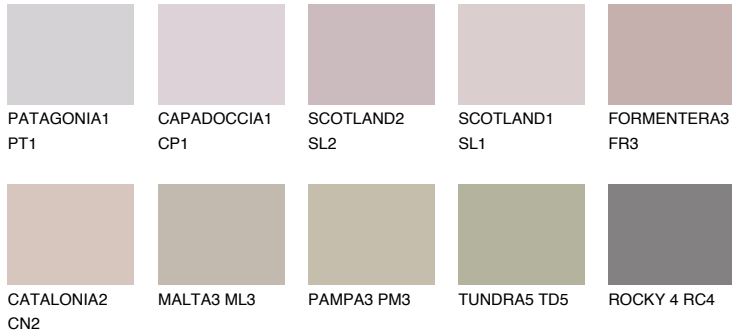

COLOUR DETAILS

TENERIFE4 TN4

40% TSR 56%

Matching colours

COLOURS

INTENSE

For more information on plasters and paints, go to www.ceresit.lv

*The presented colours refer to plasters and paints offered by Ceresit. Due to the use of digital techniques, the presented colours might not represent the original ones, thus they cannot be considered as a reliable colour presentation. We recommend checking the authentic colour samples.