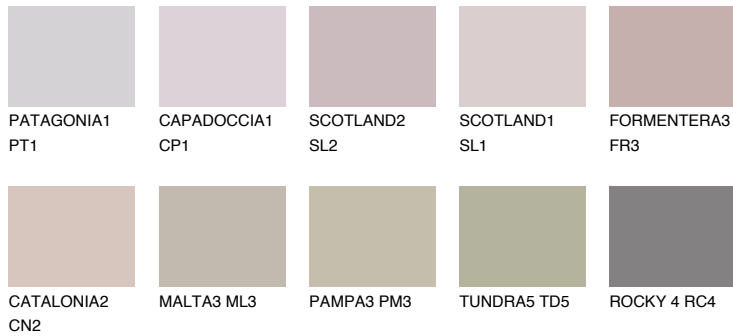

COLOUR DETAILS

TENERIFE4 TN4

40% TSR 56%

Matching colours

COLOURS

INTENSE

For more information on plasters and paints, go to www.ceresit.lv

*The presented colours refer to plasters and paints offered by Ceresit. Due to the use of digital techniques, the presented colours might not represent the original ones, thus they cannot be considered as a reliable colour presentation. We recommend checking the authentic colour samples.