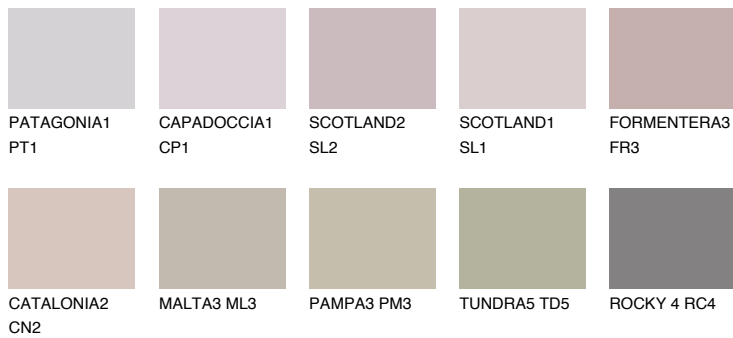

COLOUR DETAILS

TENERIFE4 TN4

40% TSR 56%

Matching colours

COLOURS

INTENSE

For more information on plasters and paints, go to www.ceresit.lv

*The presented colours refer to plasters and paints offered by Ceresit. Due to the use of digital techniques, the presented colours might not represent the original ones, thus they cannot be considered as a reliable colour presentation. We recommend checking the authentic colour samples.