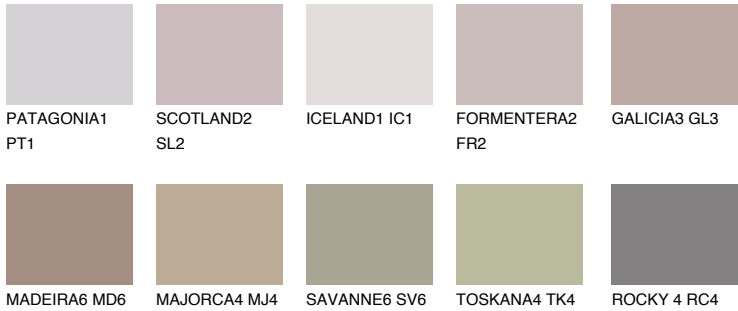

COLOUR DETAILS

TENERIFE5 TN5

36% **TSR** 52%

Matching colours

COLOURS

INTENSE

For more information on plasters and paints, go to www.ceresit.lv

*The presented colours refer to plasters and paints offered by Ceresit. Due to the use of digital techniques, the presented colours might not represent the original ones, thus they cannot be considered as a reliable colour presentation. We recommend checking the authentic colour samples.