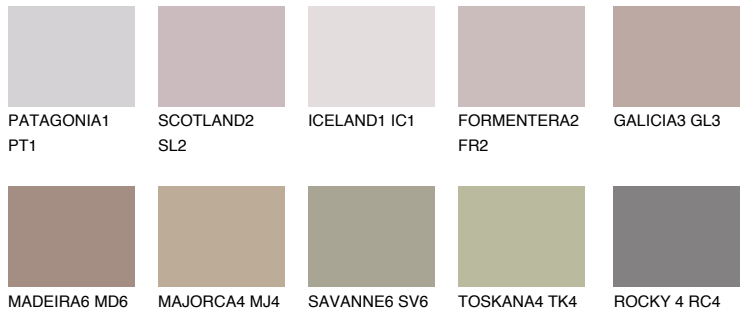

COLOUR DETAILS

TENERIFE5 TN5

36% **TSR** 52%

Matching colours

COLOURS

INTENSE

For more information on plasters and paints, go to www.ceresit.lv

*The presented colours refer to plasters and paints offered by Ceresit. Due to the use of digital techniques, the presented colours might not represent the original ones, thus they cannot be considered as a reliable colour presentation. We recommend checking the authentic colour samples.