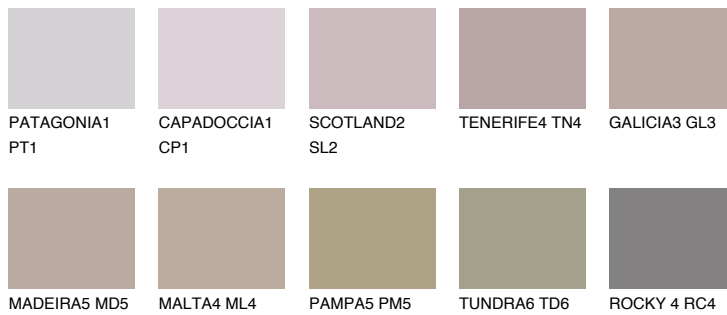

TENERIFE6 TN6

28% **TSR** 45%

Matching colours

COLOURS

INTENSE

For more information on plasters and paints, go to
www.ceresit.lv

*The presented colours refer to plasters and paints offered by Ceresit. Due to the use of digital techniques, the presented colours might not represent the original ones, thus they cannot be considered as a reliable colour presentation. We recommend checking the authentic colour samples.