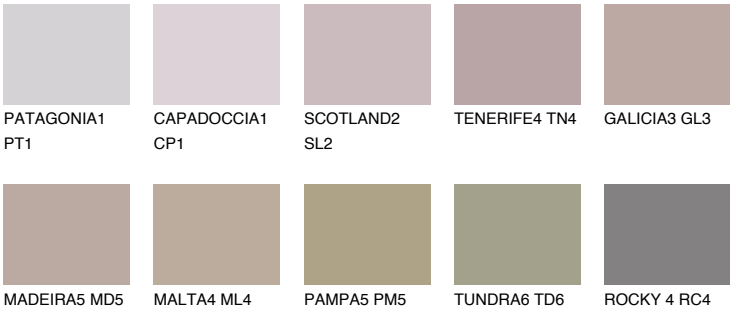

TENERIFE6 TN6

☀ 28% **TSR** 45%

Matching colours

COLOURS

INTENSE

For more information on plasters and paints, go to www.ceresit.lv

*The presented colours refer to plasters and paints offered by Ceresit. Due to the use of digital techniques, the presented colours might not represent the original ones, thus they cannot be considered as a reliable colour presentation. We recommend checking the authentic colour samples.