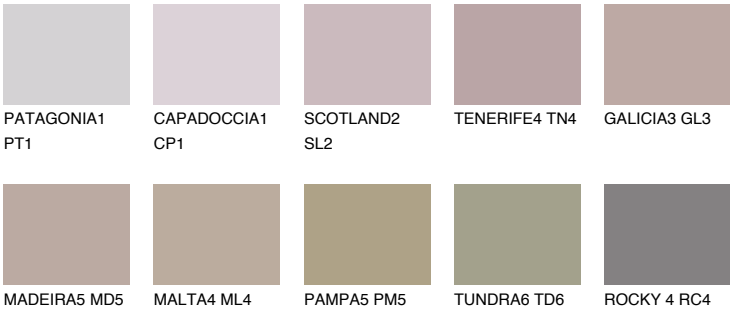

TENERIFE6 TN6

28% **TSR** 45%

Matching colours

COLOURS

INTENSE

For more information on plasters and paints, go to www.ceresit.lv

*The presented colours refer to plasters and paints offered by Ceresit. Due to the use of digital techniques, the presented colours might not represent the original ones, thus they cannot be considered as a reliable colour presentation. We recommend checking the authentic colour samples.