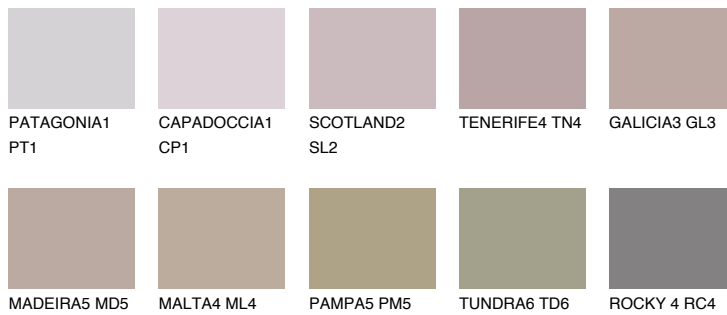

COLOUR DETAILS

TENERIFE6 TN6

☀ 28% **TSR** 45%

Matching colours

COLOURS

INTENSE

For more information on plasters and paints, go to www.ceresit.lv

*The presented colours refer to plasters and paints offered by Ceresit. Due to the use of digital techniques, the presented colours might not represent the original ones, thus they cannot be considered as a reliable colour presentation. We recommend checking the authentic colour samples.