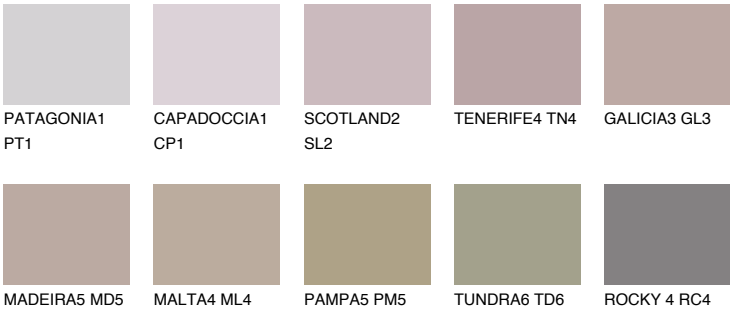

## TENERIFE6 TN6

28% **TSR** 45%

### Matching colours

#### COLOURS

#### INTENSE

For more information on plasters and paints, go to [www.ceresit.lv](http://www.ceresit.lv)

\*The presented colours refer to plasters and paints offered by Ceresit. Due to the use of digital techniques, the presented colours might not represent the original ones, thus they cannot be considered as a reliable colour presentation. We recommend checking the authentic colour samples.