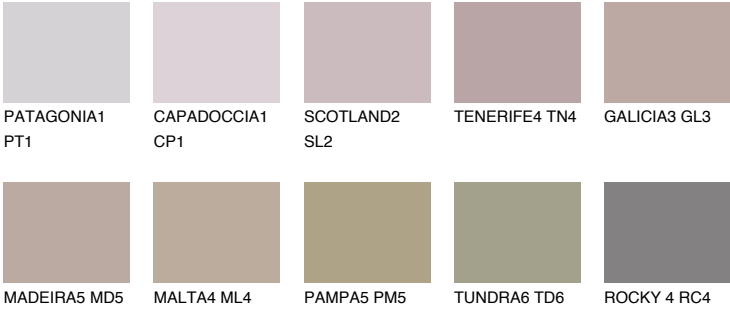

## TENERIFE6 TN6

28% **TSR** 45%

### Matching colours

#### COLOURS

#### INTENSE

For more information on plasters and paints, go to [www.ceresit.lv](http://www.ceresit.lv)

\*The presented colours refer to plasters and paints offered by Ceresit. Due to the use of digital techniques, the presented colours might not represent the original ones, thus they cannot be considered as a reliable colour presentation. We recommend checking the authentic colour samples.