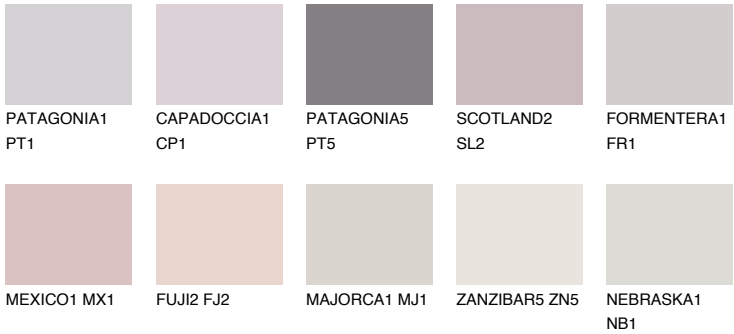

ICELAND1 IC1

74% **TSR** 69%

Matching colours

COLOURS

INTENSE

For more information on plasters and paints, go to www.ceresit.lv

*The presented colours refer to plasters and paints offered by Ceresit. Due to the use of digital techniques, the presented colours might not represent the original ones, thus they cannot be considered as a reliable colour presentation. We recommend checking the authentic colour samples.