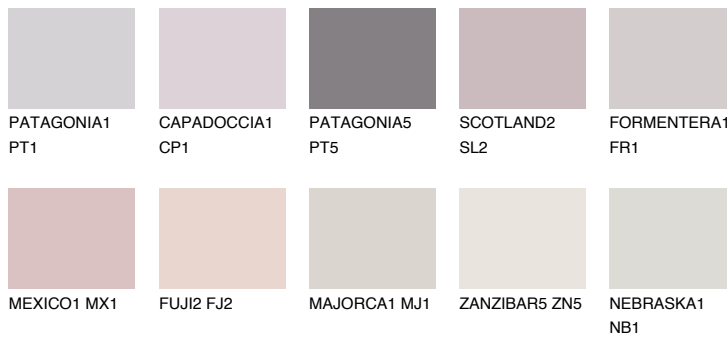

ICELAND1 IC1

74% **TSR** 69%

Matching colours

COLOURS

INTENSE

For more information on plasters and paints, go to
www.ceresit.lv

*The presented colours refer to plasters and paints offered by Ceresit. Due to the use of digital techniques, the presented colours might not represent the original ones, thus they cannot be considered as a reliable colour presentation. We recommend checking the authentic colour samples.