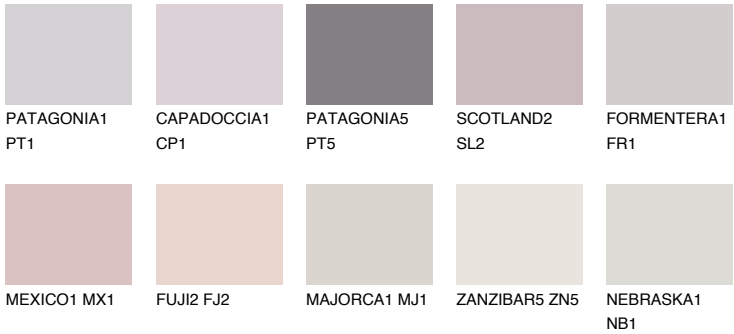

### Matching colours

#### COLOURS

#### INTENSE

For more information on plasters and paints, go to [www.ceresit.lv](http://www.ceresit.lv)

\*The presented colours refer to plasters and paints offered by Ceresit. Due to the use of digital techniques, the presented colours might not represent the original ones, thus they cannot be considered as a reliable colour presentation. We recommend checking the authentic colour samples.