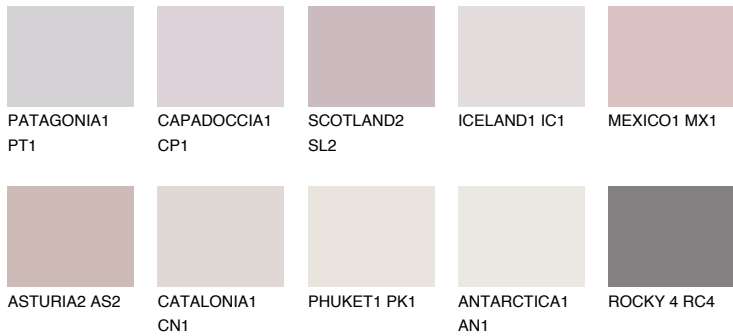

COLOUR DETAILS

ICELAND2 IC2

73% TSR 68%

Matching colours

COLOURS

INTENSE

For more information on plasters and paints, go to www.ceresit.lv

*The presented colours refer to plasters and paints offered by Ceresit. Due to the use of digital techniques, the presented colours might not represent the original ones, thus they cannot be considered as a reliable colour presentation. We recommend checking the authentic colour samples.