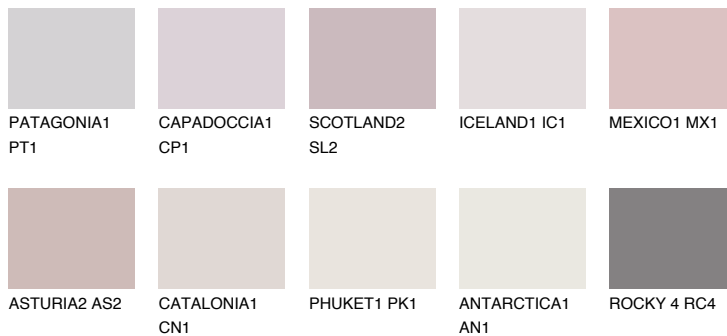

COLOUR DETAILS

ICELAND2 IC2

73% TSR 68%

Matching colours

COLOURS

INTENSE

For more information on plasters and paints, go to www.ceresit.lv

*The presented colours refer to plasters and paints offered by Ceresit. Due to the use of digital techniques, the presented colours might not represent the original ones, thus they cannot be considered as a reliable colour presentation. We recommend checking the authentic colour samples.