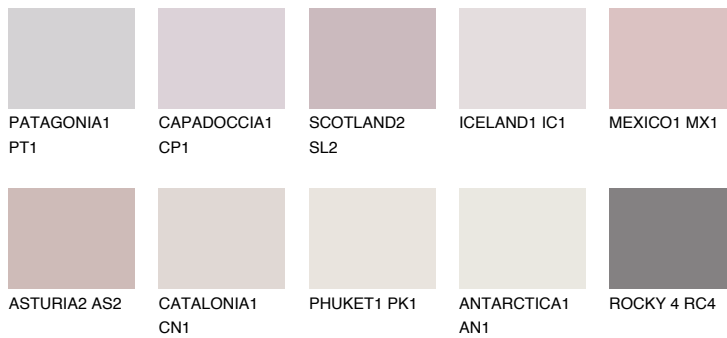

COLOUR DETAILS

ICELAND2 IC2

73% TSR 68%

Matching colours

COLOURS

INTENSE

For more information on plasters and paints, go to www.ceresit.lv

*The presented colours refer to plasters and paints offered by Ceresit. Due to the use of digital techniques, the presented colours might not represent the original ones, thus they cannot be considered as a reliable colour presentation. We recommend checking the authentic colour samples.