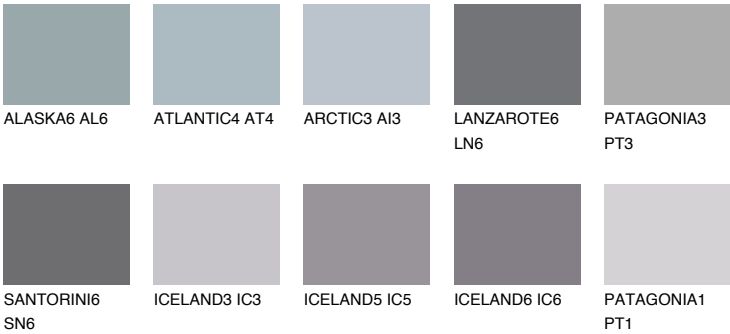

ICELAND4 IC4

41% TSR 40%

Matching colours

COLOURS

INTENSE

For more information on plasters and paints, go to www.ceresit.lv

*The presented colours refer to plasters and paints offered by Ceresit. Due to the use of digital techniques, the presented colours might not represent the original ones, thus they cannot be considered as a reliable colour presentation. We recommend checking the authentic colour samples.