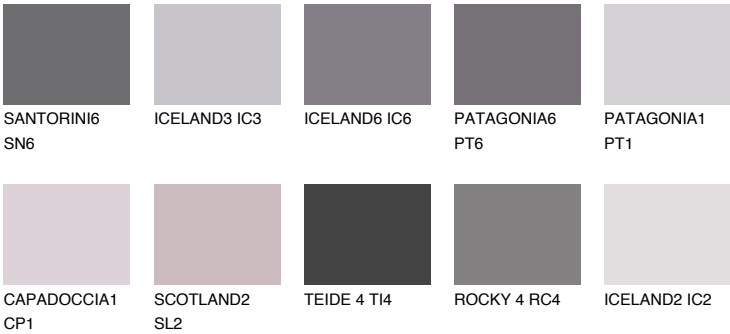

ICELAND5 IC5

30% **TSR** 29%

Matching colours

COLOURS

INTENSE

For more information on plasters and paints, go to www.ceresit.lv

*The presented colours refer to plasters and paints offered by Ceresit. Due to the use of digital techniques, the presented colours might not represent the original ones, thus they cannot be considered as a reliable colour presentation. We recommend checking the authentic colour samples.