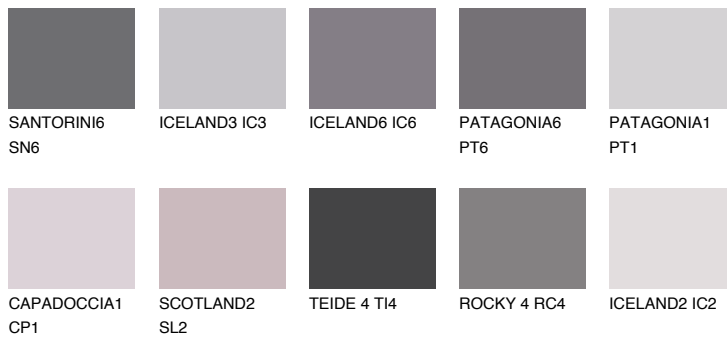

ICELAND5 IC5

30% **TSR** 29%

Matching colours

COLOURS

INTENSE

For more information on plasters and paints, go to www.ceresit.lv

*The presented colours refer to plasters and paints offered by Ceresit. Due to the use of digital techniques, the presented colours might not represent the original ones, thus they cannot be considered as a reliable colour presentation. We recommend checking the authentic colour samples.