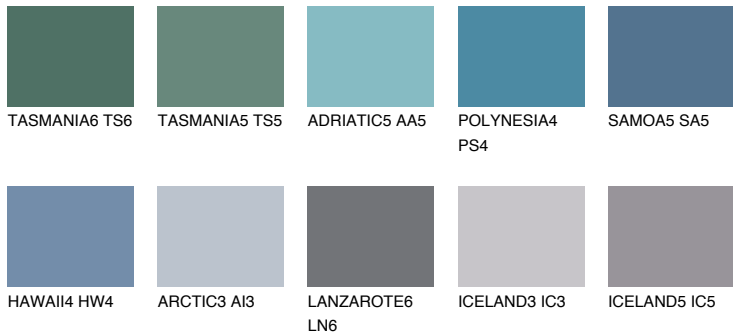

# COLOUR DETAILS

## SAMOA6 SA6

13% TSR 16%

### Matching colours

#### COLOURS