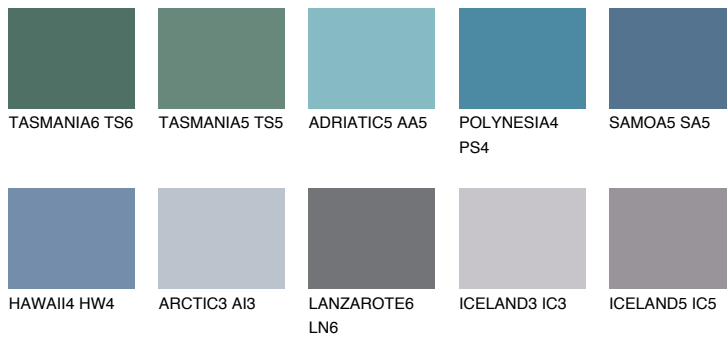

COLOUR DETAILS

SAMOA6 SA6

13% TSR 16%

Matching colours

COLOURS

INTENSE

For more information on plasters and paints, go to www.ceresit.lv

*The presented colours refer to plasters and paints offered by Ceresit. Due to the use of digital techniques, the presented colours might not represent the original ones, thus they cannot be considered as a reliable colour presentation. We recommend checking the authentic colour samples.