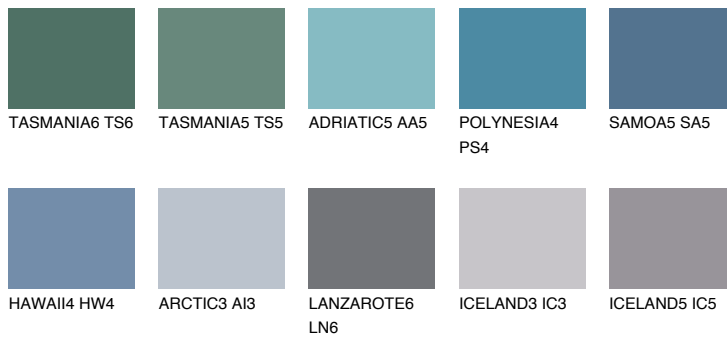

SAMOA6 SA6

13% **TSR** 16%

Matching colours

COLOURS

INTENSE

For more information on plasters and paints, go to www.ceresit.lv

*The presented colours refer to plasters and paints offered by Ceresit. Due to the use of digital techniques, the presented colours might not represent the original ones, thus they cannot be considered as a reliable colour presentation. We recommend checking the authentic colour samples.