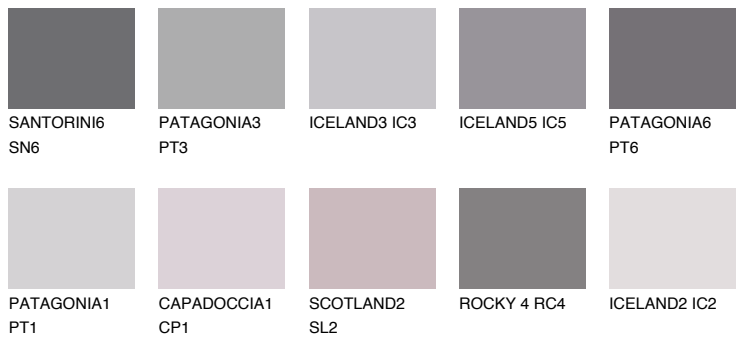

COLOUR DETAILS

ICELAND6 IC6

☀ 22% **TSR 22%**

Matching colours

COLOURS

INTENSE

For more information on plasters and paints, go to www.ceresit.lv

*The presented colours refer to plasters and paints offered by Ceresit. Due to the use of digital techniques, the presented colours might not represent the original ones, thus they cannot be considered as a reliable colour presentation. We recommend checking the authentic colour samples.