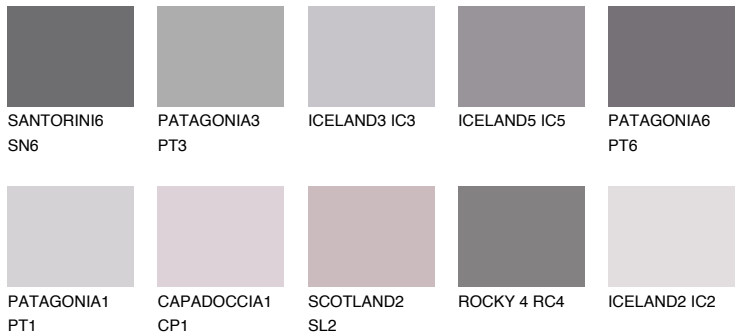

# COLOUR DETAILS

### Matching colours

#### COLOURS

#### INTENSE

For more information on plasters and paints, go to [www.ceresit.lv](http://www.ceresit.lv)

\*The presented colours refer to plasters and paints offered by Ceresit. Due to the use of digital techniques, the presented colours might not represent the original ones, thus they cannot be considered as a reliable colour presentation. We recommend checking the authentic colour samples.