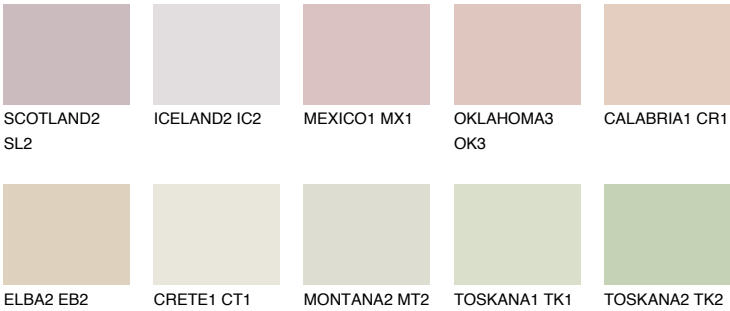

ARIZONA1 AR1

67% TSR 67%

Matching colours

COLOURS

INTENSE

For more information on plasters and paints, go to www.ceresit.lv

*The presented colours refer to plasters and paints offered by Ceresit. Due to the use of digital techniques, the presented colours might not represent the original ones, thus they cannot be considered as a reliable colour presentation. We recommend checking the authentic colour samples.