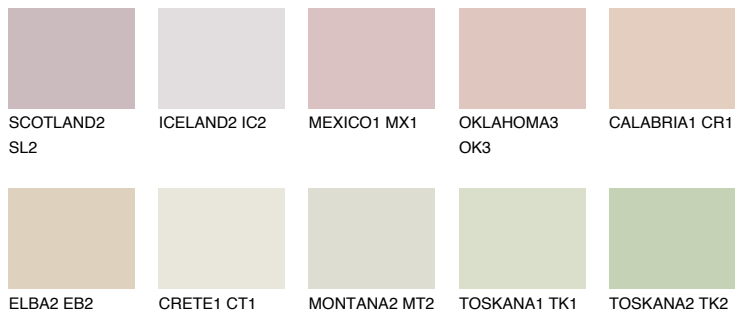

# COLOUR DETAILS

## ARIZONA1 AR1

67% TSR 67%

### Matching colours

#### COLOURS