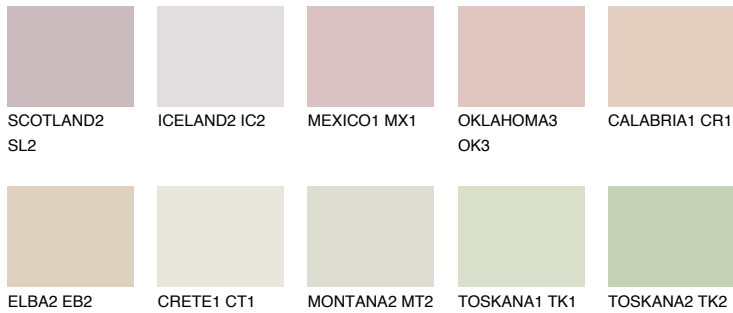

COLOUR DETAILS

ARIZONA1 AR1

67% TSR 67%

Matching colours

COLOURS

INTENSE

For more information on plasters and paints, go to www.ceresit.lv

*The presented colours refer to plasters and paints offered by Ceresit. Due to the use of digital techniques, the presented colours might not represent the original ones, thus they cannot be considered as a reliable colour presentation. We recommend checking the authentic colour samples.