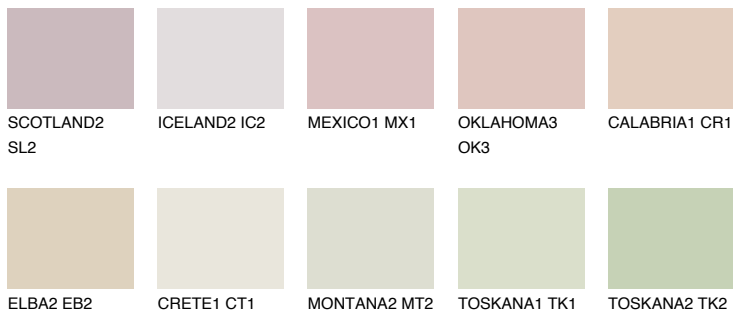

COLOUR DETAILS

ARIZONA1 AR1

67% TSR 67%

Matching colours

COLOURS

INTENSE

For more information on plasters and paints, go to www.ceresit.lv

*The presented colours refer to plasters and paints offered by Ceresit. Due to the use of digital techniques, the presented colours might not represent the original ones, thus they cannot be considered as a reliable colour presentation. We recommend checking the authentic colour samples.