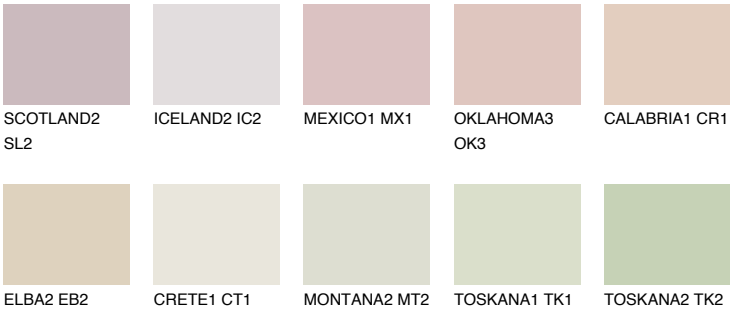

## ARIZONA1 AR1

67% TSR 67%

### Matching colours

#### COLOURS

#### INTENSE

For more information on plasters and paints, go to [www.ceresit.lv](http://www.ceresit.lv)

\*The presented colours refer to plasters and paints offered by Ceresit. Due to the use of digital techniques, the presented colours might not represent the original ones, thus they cannot be considered as a reliable colour presentation. We recommend checking the authentic colour samples.