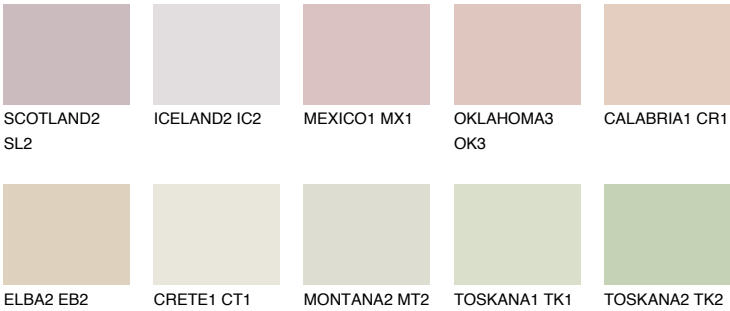

## ARIZONA1 AR1

67% **TSR** 67%

### Matching colours

#### COLOURS

#### INTENSE

For more information on plasters and paints, go to [www.ceresit.lv](http://www.ceresit.lv)

\*The presented colours refer to plasters and paints offered by Ceresit. Due to the use of digital techniques, the presented colours might not represent the original ones, thus they cannot be considered as a reliable colour presentation. We recommend checking the authentic colour samples.