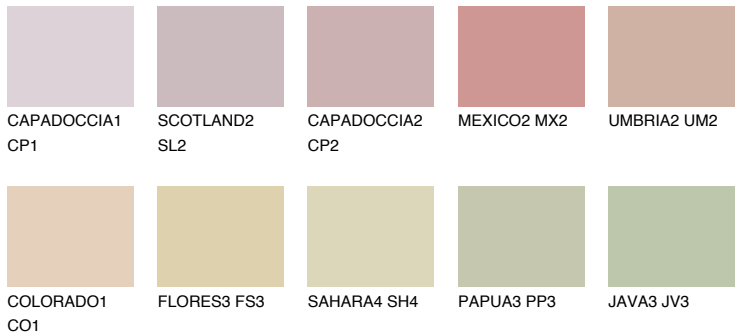

COLOUR DETAILS

ARIZONA2 AR2

54% TSR 58%

Matching colours

COLOURS

INTENSE

For more information on plasters and paints, go to www.ceresit.lv

*The presented colours refer to plasters and paints offered by Ceresit. Due to the use of digital techniques, the presented colours might not represent the original ones, thus they cannot be considered as a reliable colour presentation. We recommend checking the authentic colour samples.