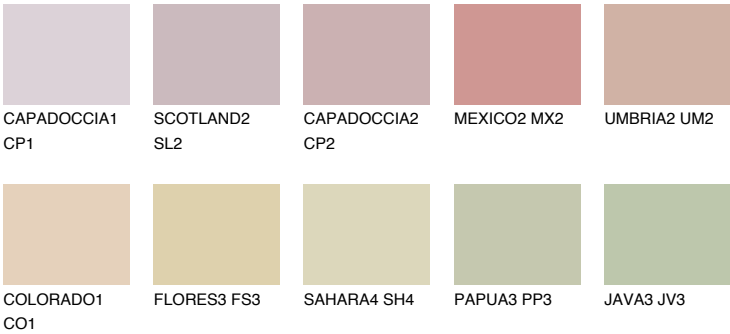

ARIZONA2 AR2

54% TSR 58%

Matching colours

COLOURS

INTENSE

For more information on plasters and paints, go to www.ceresit.lv

*The presented colours refer to plasters and paints offered by Ceresit. Due to the use of digital techniques, the presented colours might not represent the original ones, thus they cannot be considered as a reliable colour presentation. We recommend checking the authentic colour samples.