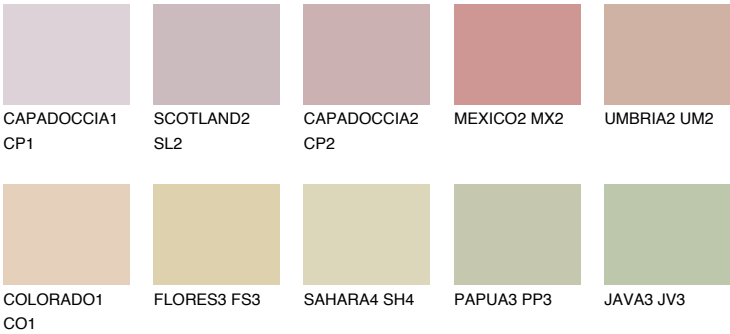

## ARIZONA2 AR2

54% TSR 58%

### Matching colours

#### COLOURS

#### INTENSE

For more information on plasters and paints, go to [www.ceresit.lv](http://www.ceresit.lv)

\*The presented colours refer to plasters and paints offered by Ceresit. Due to the use of digital techniques, the presented colours might not represent the original ones, thus they cannot be considered as a reliable colour presentation. We recommend checking the authentic colour samples.