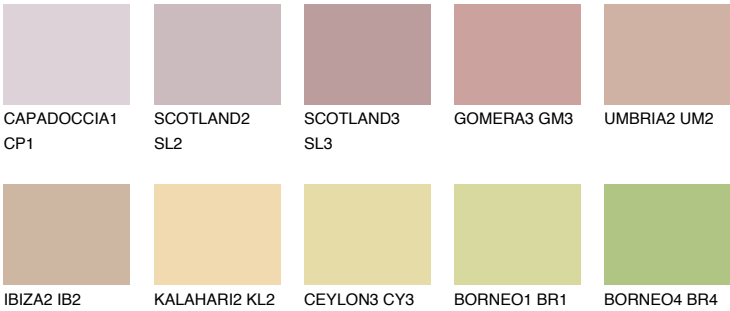

ARIZONA3 AR3

49% TSR 55%

Matching colours

COLOURS

INTENSE

For more information on plasters and paints, go to www.ceresit.lv

*The presented colours refer to plasters and paints offered by Ceresit. Due to the use of digital techniques, the presented colours might not represent the original ones, thus they cannot be considered as a reliable colour presentation. We recommend checking the authentic colour samples.