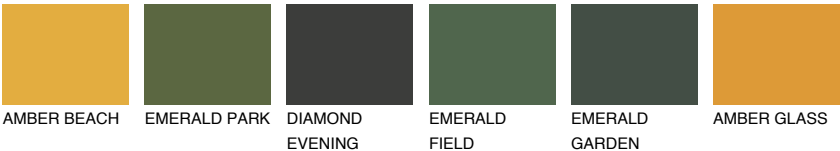

COLOUR DETAILS

ARIZONA3 AR3

49% TSR 55%

Matching colours

COLOURS

INTENSE

For more information on plasters and paints, go to www.ceresit.lv

*The presented colours refer to plasters and paints offered by Ceresit. Due to the use of digital techniques, the presented colours might not represent the original ones, thus they cannot be considered as a reliable colour presentation. We recommend checking the authentic colour samples.