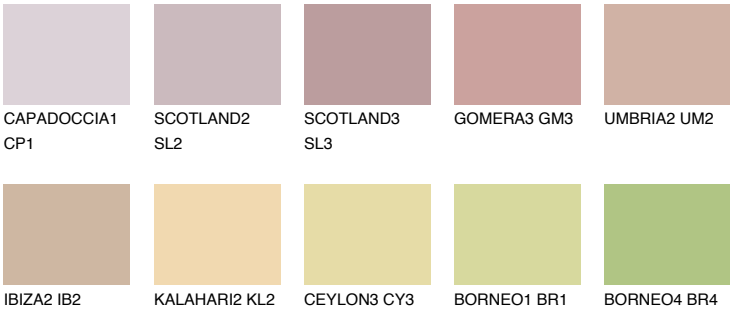

COLOUR DETAILS

ARIZONA3 AR3

49% TSR 55%

Matching colours

COLOURS

INTENSE

For more information on plasters and paints, go to www.ceresit.lv

*The presented colours refer to plasters and paints offered by Ceresit. Due to the use of digital techniques, the presented colours might not represent the original ones, thus they cannot be considered as a reliable colour presentation. We recommend checking the authentic colour samples.