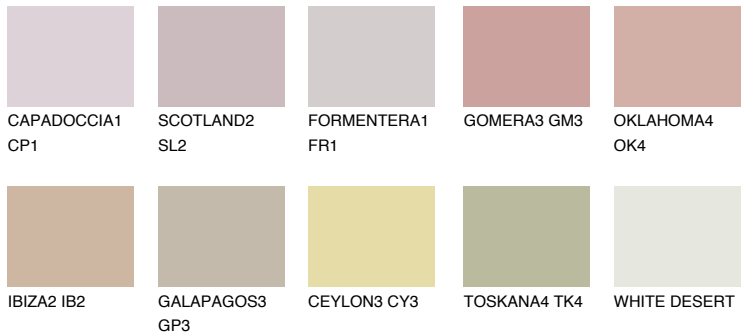

COLOUR DETAILS

ARIZONA4 AR4

44% TSR 47%

Matching colours

COLOURS

INTENSE

For more information on plasters and paints, go to www.ceresit.lv

*The presented colours refer to plasters and paints offered by Ceresit. Due to the use of digital techniques, the presented colours might not represent the original ones, thus they cannot be considered as a reliable colour presentation. We recommend checking the authentic colour samples.