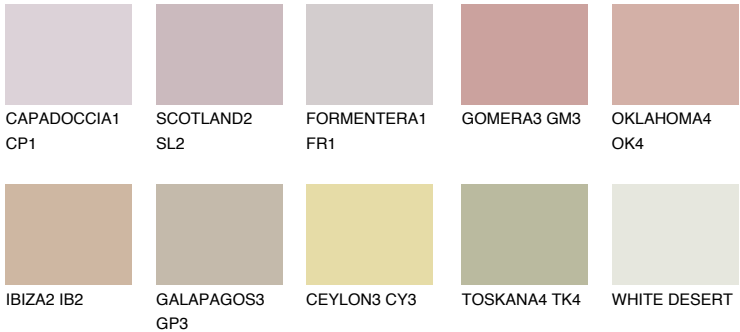

## ARIZONA4 AR4

44% **TSR** 47%

### Matching colours

#### COLOURS

#### INTENSE

For more information on plasters and paints, go to [www.ceresit.lv](http://www.ceresit.lv)

\*The presented colours refer to plasters and paints offered by Ceresit. Due to the use of digital techniques, the presented colours might not represent the original ones, thus they cannot be considered as a reliable colour presentation. We recommend checking the authentic colour samples.