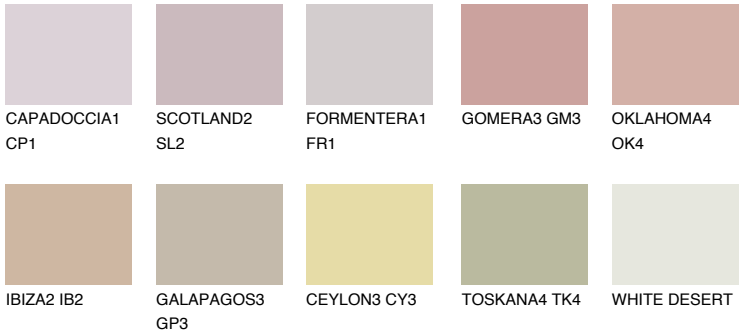

ARIZONA4 AR4

44% **TSR** 47%

Matching colours

COLOURS

INTENSE

For more information on plasters and paints, go to www.ceresit.lv

*The presented colours refer to plasters and paints offered by Ceresit. Due to the use of digital techniques, the presented colours might not represent the original ones, thus they cannot be considered as a reliable colour presentation. We recommend checking the authentic colour samples.