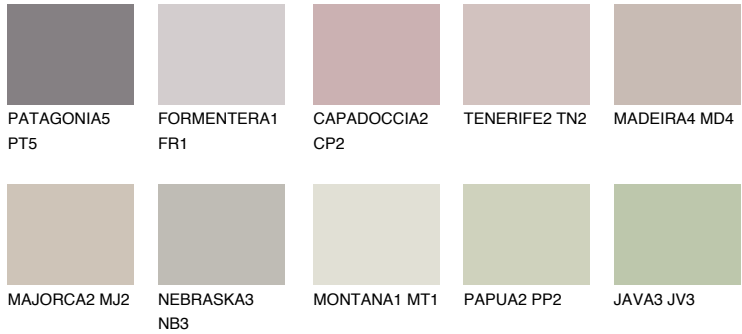

COLOUR DETAILS

ARIZONA5 AR5

56% TSR 54%

Matching colours

COLOURS

INTENSE

For more information on plasters and paints, go to www.ceresit.lv

*The presented colours refer to plasters and paints offered by Ceresit. Due to the use of digital techniques, the presented colours might not represent the original ones, thus they cannot be considered as a reliable colour presentation. We recommend checking the authentic colour samples.