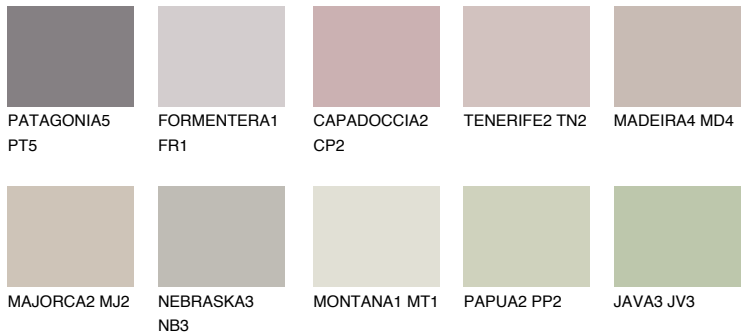

# COLOUR DETAILS

### Matching colours

#### COLOURS

#### INTENSE

For more information on plasters and paints, go to [www.ceresit.lv](http://www.ceresit.lv)

\*The presented colours refer to plasters and paints offered by Ceresit. Due to the use of digital techniques, the presented colours might not represent the original ones, thus they cannot be considered as a reliable colour presentation. We recommend checking the authentic colour samples.