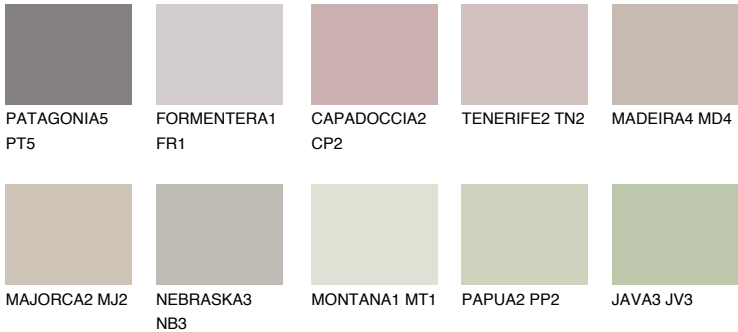

## ARIZONA5 AR5

56% **TSR** 54%

### Matching colours

#### COLOURS

#### INTENSE

For more information on plasters and paints, go to [www.ceresit.lv](http://www.ceresit.lv)

\*The presented colours refer to plasters and paints offered by Ceresit. Due to the use of digital techniques, the presented colours might not represent the original ones, thus they cannot be considered as a reliable colour presentation. We recommend checking the authentic colour samples.