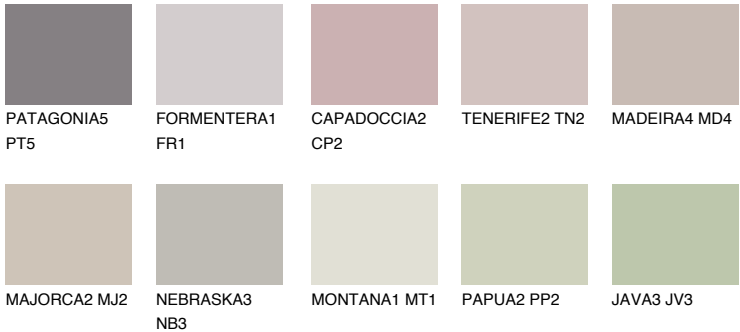

ARIZONA5 AR5

56% **TSR** 54%

Matching colours

COLOURS

INTENSE

For more information on plasters and paints, go to www.ceresit.lv

*The presented colours refer to plasters and paints offered by Ceresit. Due to the use of digital techniques, the presented colours might not represent the original ones, thus they cannot be considered as a reliable colour presentation. We recommend checking the authentic colour samples.