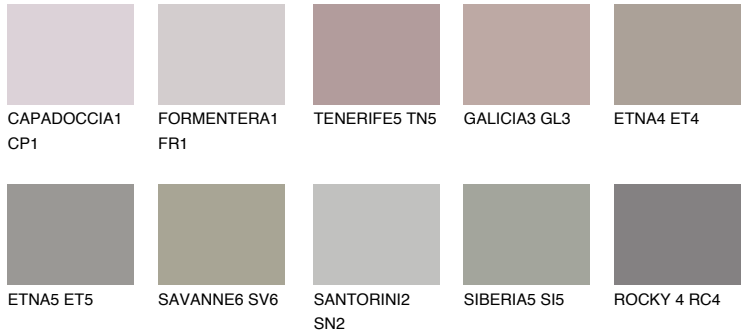

COLOUR DETAILS

ARIZONA6 AR6

35% TSR 33%

Matching colours

COLOURS

INTENSE

For more information on plasters and paints, go to www.ceresit.lv

*The presented colours refer to plasters and paints offered by Ceresit. Due to the use of digital techniques, the presented colours might not represent the original ones, thus they cannot be considered as a reliable colour presentation. We recommend checking the authentic colour samples.