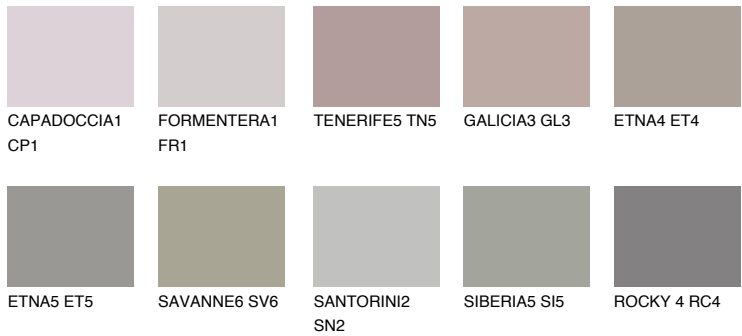

COLOUR DETAILS

ARIZONA6 AR6

35% TSR 33%

Matching colours

COLOURS

INTENSE

For more information on plasters and paints, go to www.ceresit.lv

*The presented colours refer to plasters and paints offered by Ceresit. Due to the use of digital techniques, the presented colours might not represent the original ones, thus they cannot be considered as a reliable colour presentation. We recommend checking the authentic colour samples.