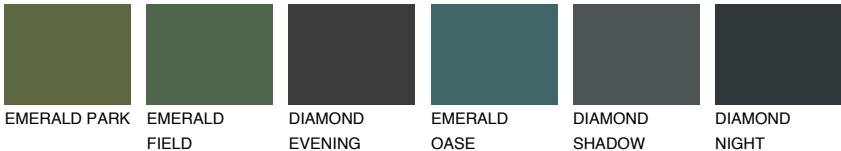

FUJI1 FJ1

77% **TSR** 69%

Matching colours

COLOURS

INTENSE

For more information on plasters and paints, go to www.ceresit.lv

*The presented colours refer to plasters and paints offered by Ceresit. Due to the use of digital techniques, the presented colours might not represent the original ones, thus they cannot be considered as a reliable colour presentation. We recommend checking the authentic colour samples.