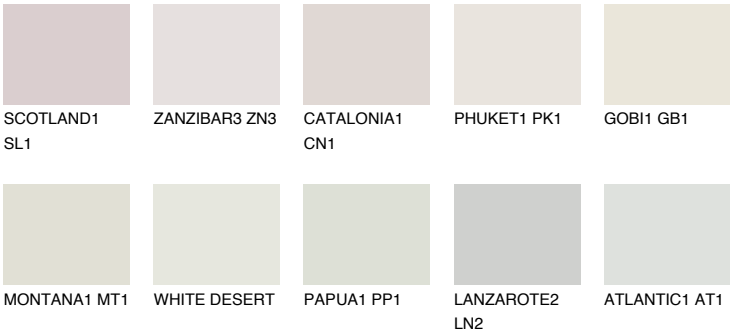

FUJI1 FJ1

77% **TSR** 69%

Matching colours

COLOURS

INTENSE

For more information on plasters and paints, go to www.ceresit.lv

*The presented colours refer to plasters and paints offered by Ceresit. Due to the use of digital techniques, the presented colours might not represent the original ones, thus they cannot be considered as a reliable colour presentation. We recommend checking the authentic colour samples.