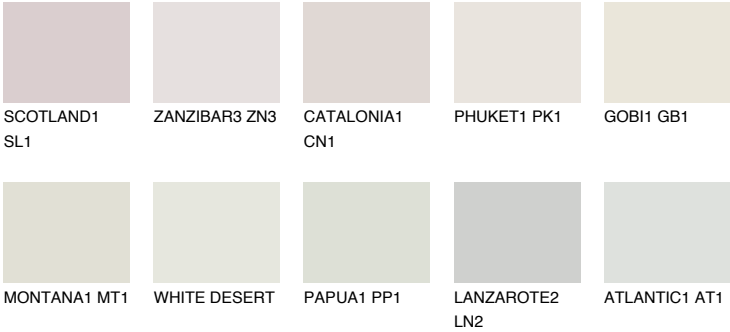

FUJI1 FJ1

77% **TSR** 69%

Matching colours

COLOURS

INTENSE

For more information on plasters and paints, go to www.ceresit.lv

*The presented colours refer to plasters and paints offered by Ceresit. Due to the use of digital techniques, the presented colours might not represent the original ones, thus they cannot be considered as a reliable colour presentation. We recommend checking the authentic colour samples.