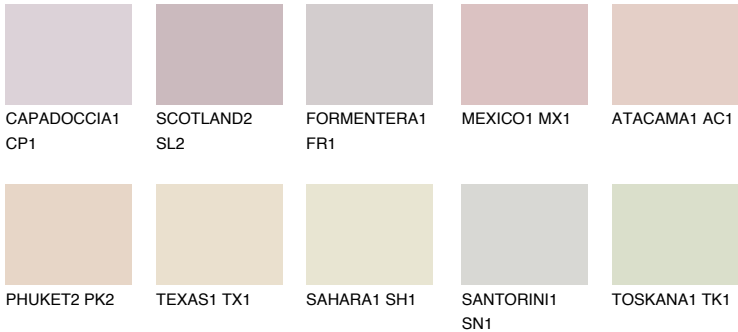

COLOUR DETAILS

FUJI2 FJ2

70% TSR 70%

Matching colours

COLOURS

INTENSE

For more information on plasters and paints, go to www.ceresit.lv

*The presented colours refer to plasters and paints offered by Ceresit. Due to the use of digital techniques, the presented colours might not represent the original ones, thus they cannot be considered as a reliable colour presentation. We recommend checking the authentic colour samples.