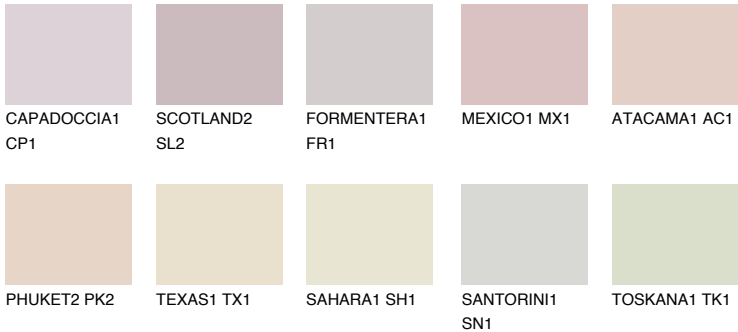

FUJI2 FJ2

70% **TSR** 70%

Matching colours

COLOURS

INTENSE

For more information on plasters and paints, go to www.ceresit.lv

*The presented colours refer to plasters and paints offered by Ceresit. Due to the use of digital techniques, the presented colours might not represent the original ones, thus they cannot be considered as a reliable colour presentation. We recommend checking the authentic colour samples.