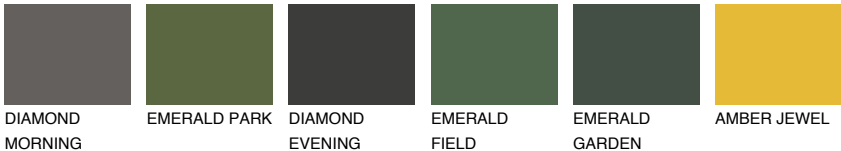

FUJI2 FJ2

70% **TSR** 70%

Matching colours

COLOURS

INTENSE

For more information on plasters and paints, go to www.ceresit.lv

*The presented colours refer to plasters and paints offered by Ceresit. Due to the use of digital techniques, the presented colours might not represent the original ones, thus they cannot be considered as a reliable colour presentation. We recommend checking the authentic colour samples.