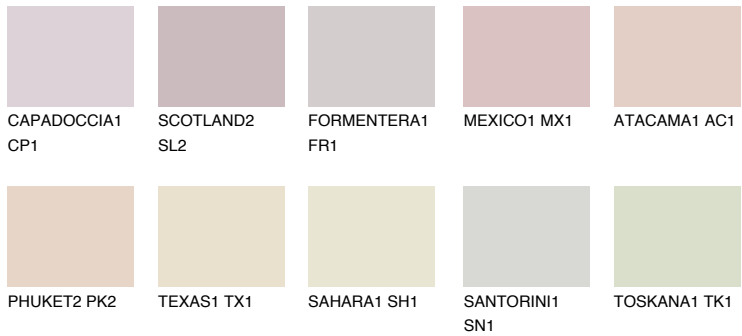

COLOUR DETAILS

FUJI2 FJ2

70% TSR 70%

Matching colours

COLOURS

INTENSE

For more information on plasters and paints, go to www.ceresit.lv

*The presented colours refer to plasters and paints offered by Ceresit. Due to the use of digital techniques, the presented colours might not represent the original ones, thus they cannot be considered as a reliable colour presentation. We recommend checking the authentic colour samples.