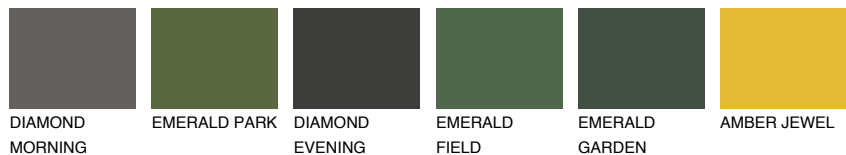

COLOUR DETAILS

FUJI2 FJ2

70% TSR 70%

Matching colours

COLOURS

INTENSE

For more information on plasters and paints, go to www.ceresit.lv

*The presented colours refer to plasters and paints offered by Ceresit. Due to the use of digital techniques, the presented colours might not represent the original ones, thus they cannot be considered as a reliable colour presentation. We recommend checking the authentic colour samples.