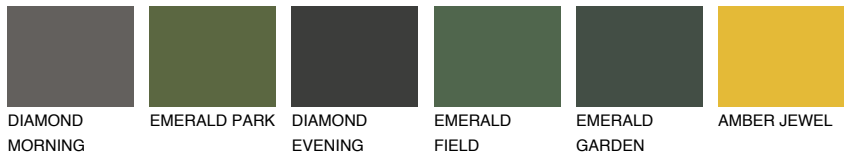

COLOUR DETAILS

FUJI2 FJ2

70% TSR 70%

Matching colours

COLOURS

INTENSE

For more information on plasters and paints, go to www.ceresit.lv

*The presented colours refer to plasters and paints offered by Ceresit. Due to the use of digital techniques, the presented colours might not represent the original ones, thus they cannot be considered as a reliable colour presentation. We recommend checking the authentic colour samples.