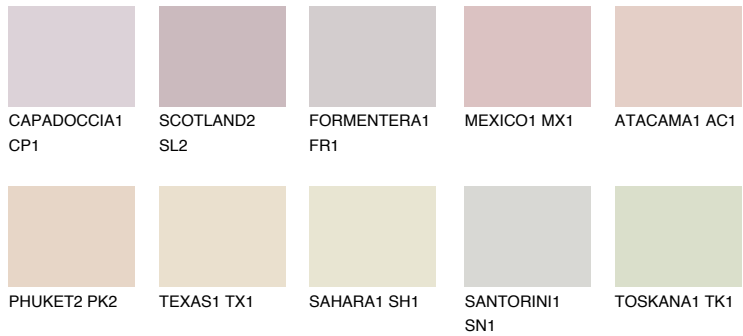

COLOUR DETAILS

FUJI2 FJ2

70% TSR 70%

Matching colours

COLOURS

INTENSE

For more information on plasters and paints, go to www.ceresit.lv

*The presented colours refer to plasters and paints offered by Ceresit. Due to the use of digital techniques, the presented colours might not represent the original ones, thus they cannot be considered as a reliable colour presentation. We recommend checking the authentic colour samples.