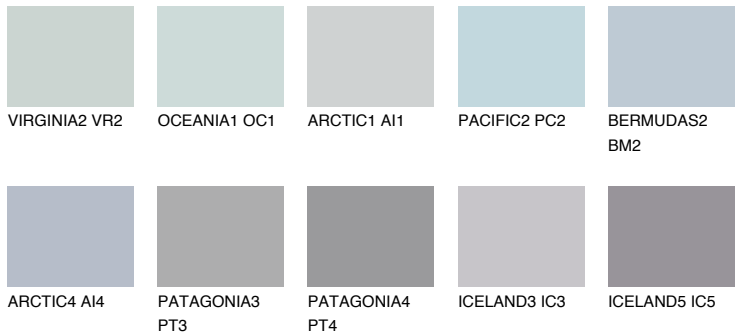

# COLOUR DETAILS

## HAWAII1 HW1

65% **TSR** 67%

### Matching colours

#### COLOURS