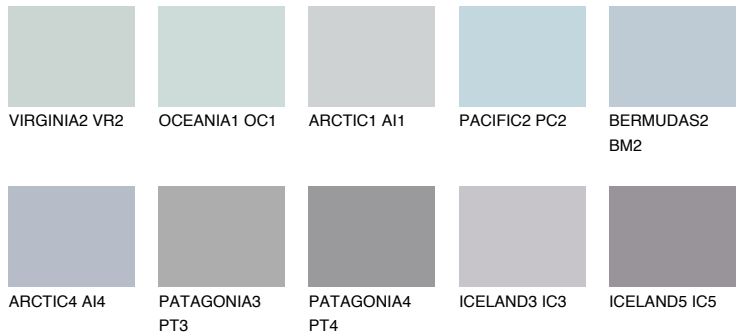

HAWAII1 HW1

65% **TSR** 67%

Matching colours

COLOURS

INTENSE

For more information on plasters and paints, go to www.ceresit.lv

*The presented colours refer to plasters and paints offered by Ceresit. Due to the use of digital techniques, the presented colours might not represent the original ones, thus they cannot be considered as a reliable colour presentation. We recommend checking the authentic colour samples.