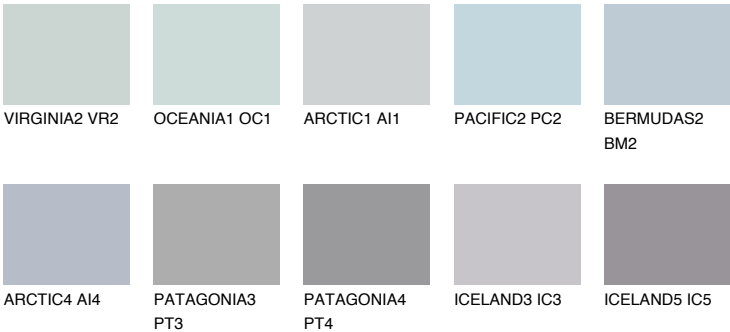

HAWAII1 HW1

65% **TSR** 67%

Matching colours

COLOURS

INTENSE

For more information on plasters and paints, go to www.ceresit.lv

*The presented colours refer to plasters and paints offered by Ceresit. Due to the use of digital techniques, the presented colours might not represent the original ones, thus they cannot be considered as a reliable colour presentation. We recommend checking the authentic colour samples.