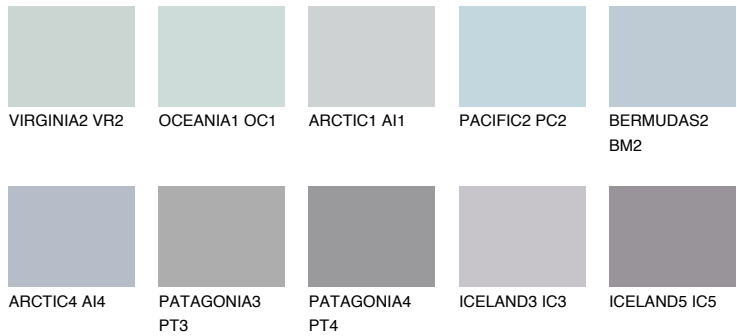

COLOUR DETAILS

HAWAII1 HW1

65% **TSR** 67%

Matching colours

COLOURS

INTENSE

For more information on plasters and paints, go to www.ceresit.lv

*The presented colours refer to plasters and paints offered by Ceresit. Due to the use of digital techniques, the presented colours might not represent the original ones, thus they cannot be considered as a reliable colour presentation. We recommend checking the authentic colour samples.