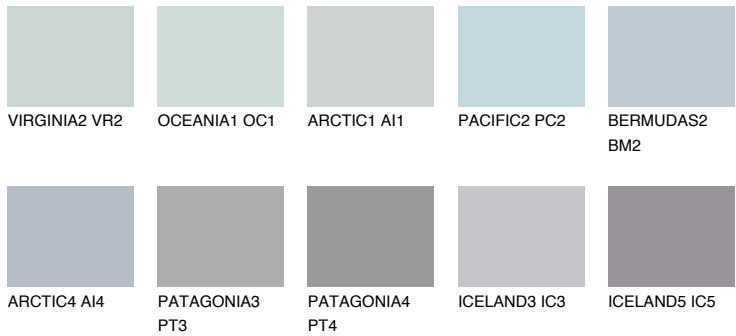

# COLOUR DETAILS

**HAWAII1 HW1**

65% **TSR** 67%

## Matching colours

### COLOURS

### INTENSE

For more information on plasters and paints, go to [www.ceresit.lv](http://www.ceresit.lv)

\*The presented colours refer to plasters and paints offered by Ceresit. Due to the use of digital techniques, the presented colours might not represent the original ones, thus they cannot be considered as a reliable colour presentation. We recommend checking the authentic colour samples.