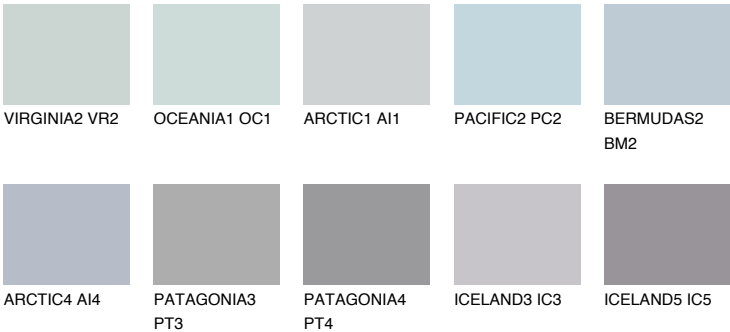

## HAWAII1 HW1

65% **TSR** 67%

### Matching colours

#### COLOURS