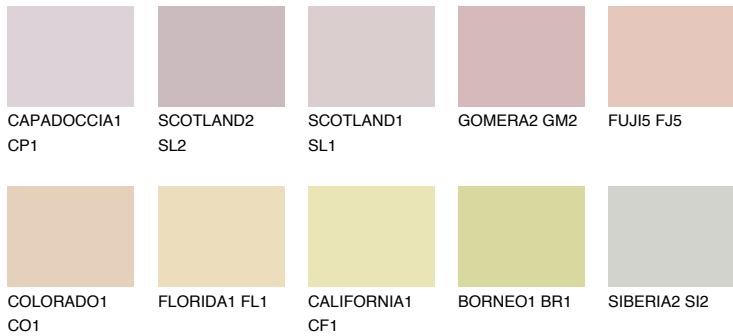

COLOUR DETAILS

FUJI4 FJ4

66% TSR 68%

Matching colours

COLOURS

INTENSE

For more information on plasters and paints, go to www.ceresit.lv

*The presented colours refer to plasters and paints offered by Ceresit. Due to the use of digital techniques, the presented colours might not represent the original ones, thus they cannot be considered as a reliable colour presentation. We recommend checking the authentic colour samples.