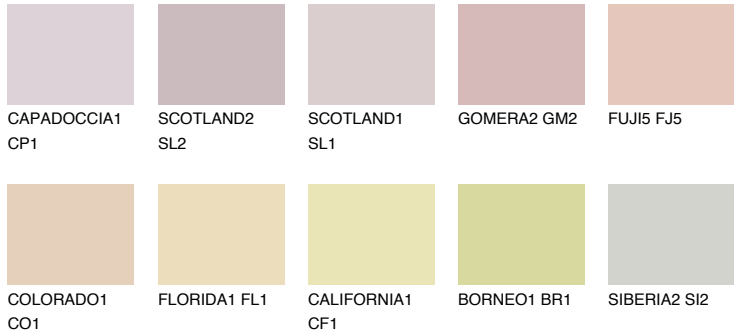

COLOUR DETAILS

FUJI4 FJ4

66% **TSR** 68%

Matching colours

COLOURS

INTENSE

For more information on plasters and paints, go to www.ceresit.lv

*The presented colours refer to plasters and paints offered by Ceresit. Due to the use of digital techniques, the presented colours might not represent the original ones, thus they cannot be considered as a reliable colour presentation. We recommend checking the authentic colour samples.